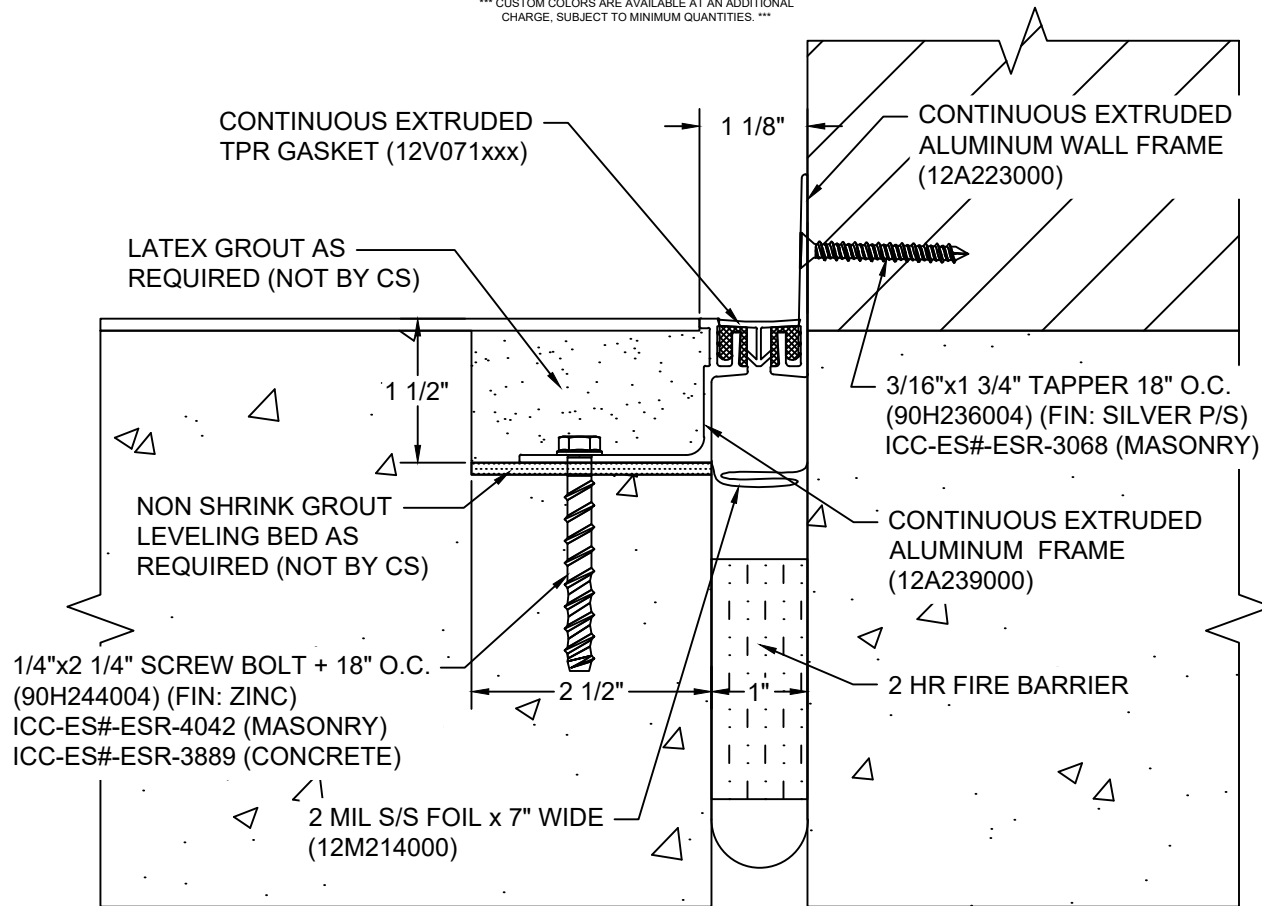

Model: GFTW-100X1.5 W/ FB

CS Construction Specialties®
www.c-sgroup.com
6696 Route 405 Highway, Muncy, PA 17756
Phone: (800) 233-8493 / Fax: (570) 546-8022
895 Lakefront Promenade, Mississauga, Ontario L5E 2C2 Canada
Phone: (888) 895-8955 / Fax: (905) 274-6241

© Copyright 2018 Construction Specialties, Inc.

PROJECT:	SCALE: NTS
CUSTOMER:	DATE:
LOCATION:	JOB NO.:
DRAWN BY:	SHEET NO.: