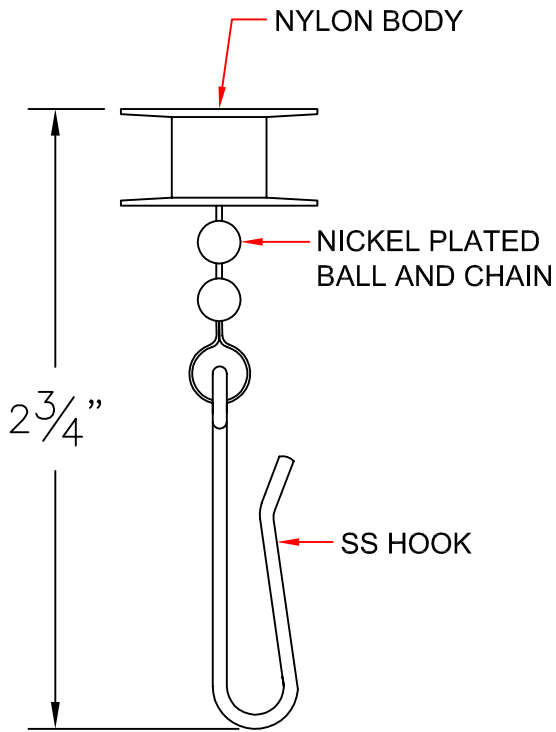

SP062 SPOOL CARRIER

6062 CUBICLE TRACK

DRAWING BY: CDL

DATE: 10/5/2016