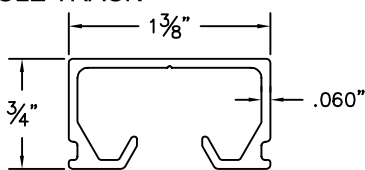

SP062 SPOOL CARRIER

6062 CUBICLE TRACK

DRAWING BY: CDL

DATE: 10/5/2016