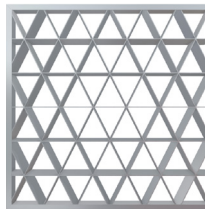

Screen & Perforated Sheet Options

Marquis