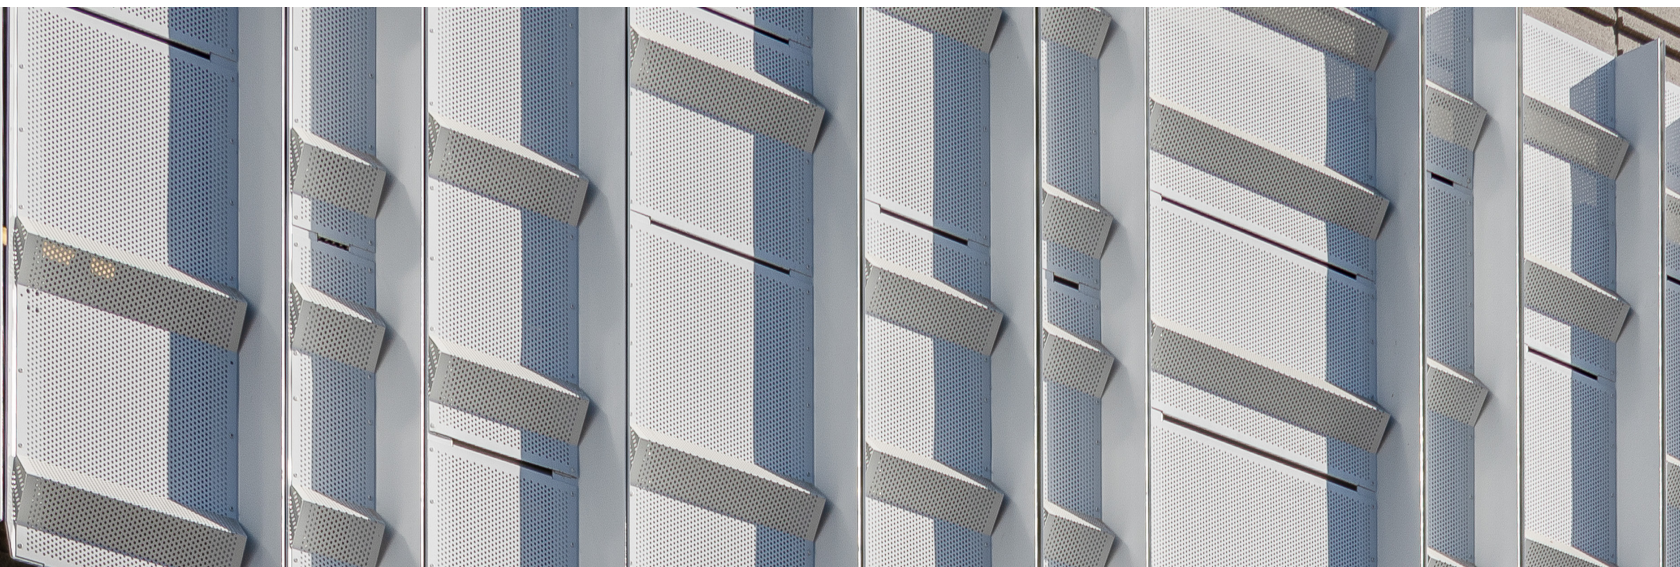

Screen & Perforated Sheet Options

Effective sun control isn't all about blades. With screens and perforated sheet, you can creatively manage daylight and create unique architectural statements on your buildings. Go a step further by adding custom print graphics, photography and more with Facades by Design™

Product Details

- Compatible systems include: Framed, Cantilevered, Suspended, and Frameless
- Perforated sheet are available as slotted, circular, and expanded. Other designs can be created
- All hardware and mounting components included