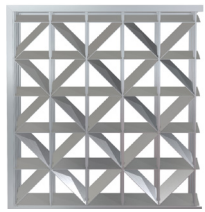

Product Details

- Compatible systems include: Framed, Cantilevered, Suspended, and Frameless
- Perforated sheet are available as slotted, circular, and expanded. Other designs can be created
- All hardware and mounting components included

Medallion

Modular

Modular Bold Line

Myriad Circular

Myriad Continuous

Myriad Diamond

Myriad Staggered

Myriad XXX

Alumatex Madras

Alumatex Tweed

3/8" Perforated Sheet

1" Perforated Sheet

Expanded Sheet

Slotted Sheet