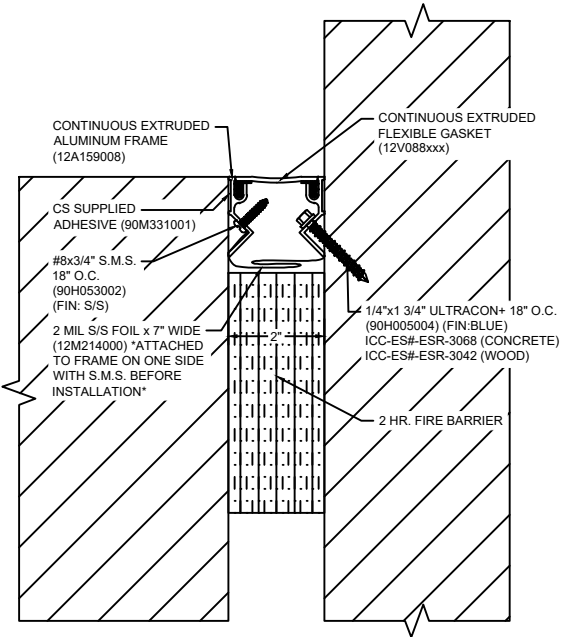

Model: FWFC-200M W/ FB

CS Construction Specialties®
www.c-sgroup.com
6696 Route 405 Highway, Muncy, PA 17756
Phone: (800) 233-8493 / Fax: (570) 546-8022
895 Lakefront Promenade, Mississauga, Ontario L5E 2C2 Canada
Phone: (888) 895-8955 / Fax: (905) 274-6241

© Copyright 2018 Construction Specialties, Inc.

PROJECT:	SCALE: NTS
CUSTOMER:	DATE:
LOCATION:	JOB NO.:
DRAWN BY:	SHEET NO.: