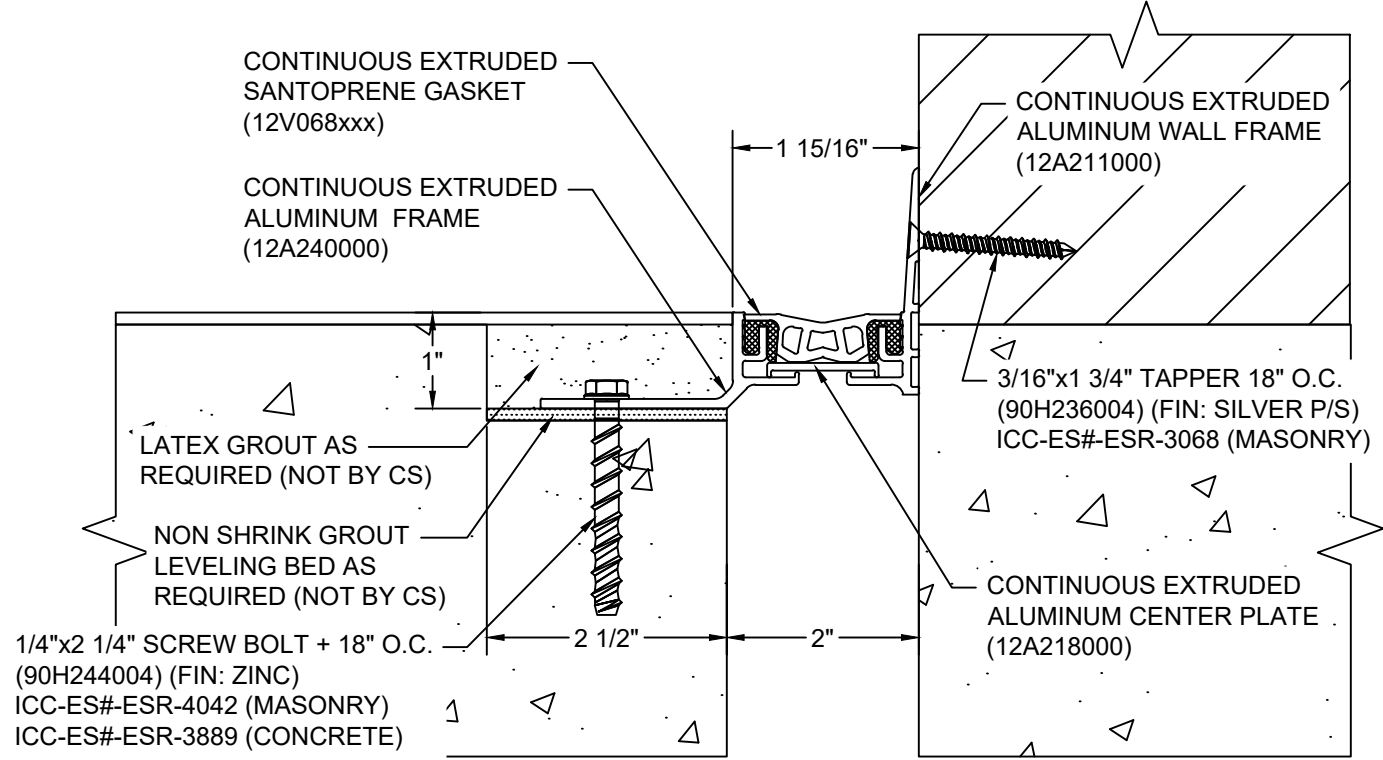

Model: GFTW-200X1

Construction Specialties
www.c-sgroup.com
6696 Route 405 Highway, Muncy, PA 17756
Phone: (800) 233-8493 / Fax: (570) 546-8022

895 Lakefront Promenade, Mississauga, Ontario L5E 2C2 Canada
Phone: (888) 895-8955 / Fax: (905) 274-6241

© Copyright 2016 Construction Specialties, Inc.

PROJECT:	SCALE: NTS
CUSTOMER:	DATE:
LOCATION:	JOB NO.:
DRAWN BY:	SHEET NO.: