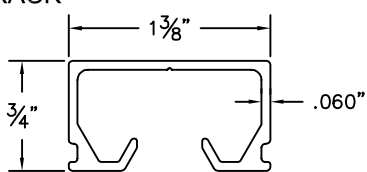

IV PENDANT

5 BOTTLE

9 BOTTLE

IV TRACK

DRAWING BY: CDL

DATE: 10/5/2016

CS™ Cubicle Curtains