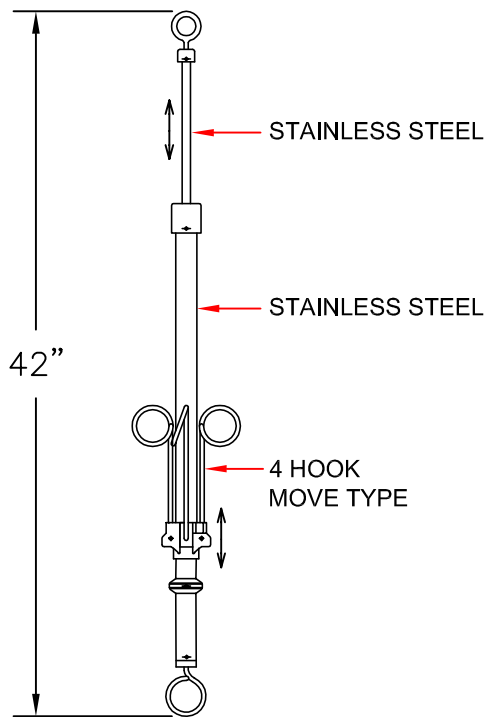

IV PENDANT

5 BOTTLE

9 BOTTLE

IV TRACK

DRAWING BY: CDL

DATE: 10/5/2016

CS™ Cubicle Curtains