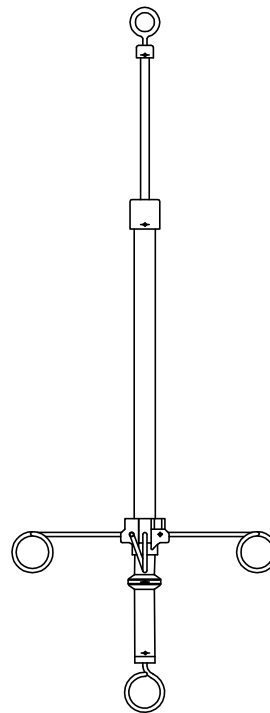

IV PENDANT

5 BOTTLE

9 BOTTLE

IV TRACK

DRAWING BY: CDL

DATE: 10/5/2016

CS™ Cubicle Curtains