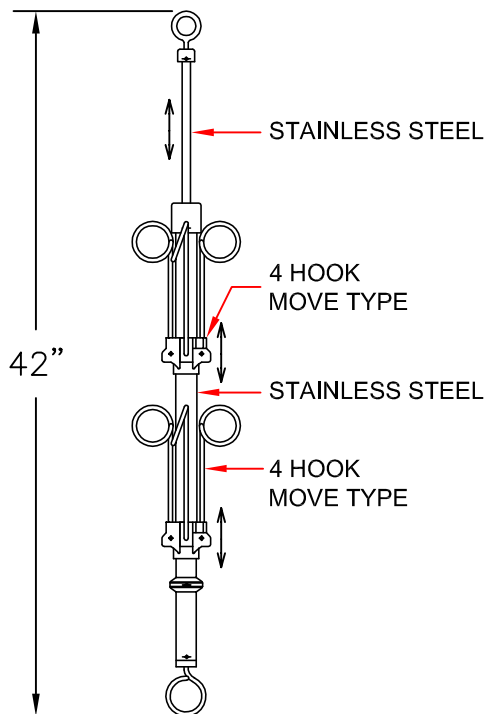

IV PENDANT

5 BOTTLE

9 BOTTLE

IV TRACK

DRAWING BY: CDL

DATE: 10/5/2016

CS™ Cubicle Curtains