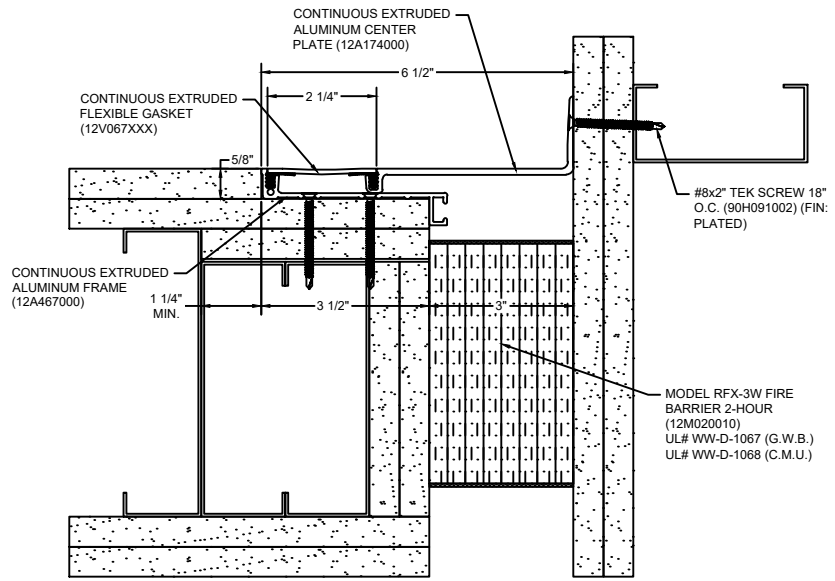

Model: GTWC-300 W/ FB

Construction Specialties
www.c-sgroup.com
6696 Route 405 Highway, Muncy, PA 17756
Phone: (800) 233-8493 / Fax: (570) 546-8022

895 Lakefront Promenade, Mississauga, Ontario L5E 2C2 Canada
Phone: (888) 895-8955 / Fax: (905) 274-6241

© Copyright 2016 Construction Specialties, Inc.

PROJECT:	SCALE: NTS
CUSTOMER:	DATE:
LOCATION:	JOB NO.:
DRAWN BY:	SHEET NO.: