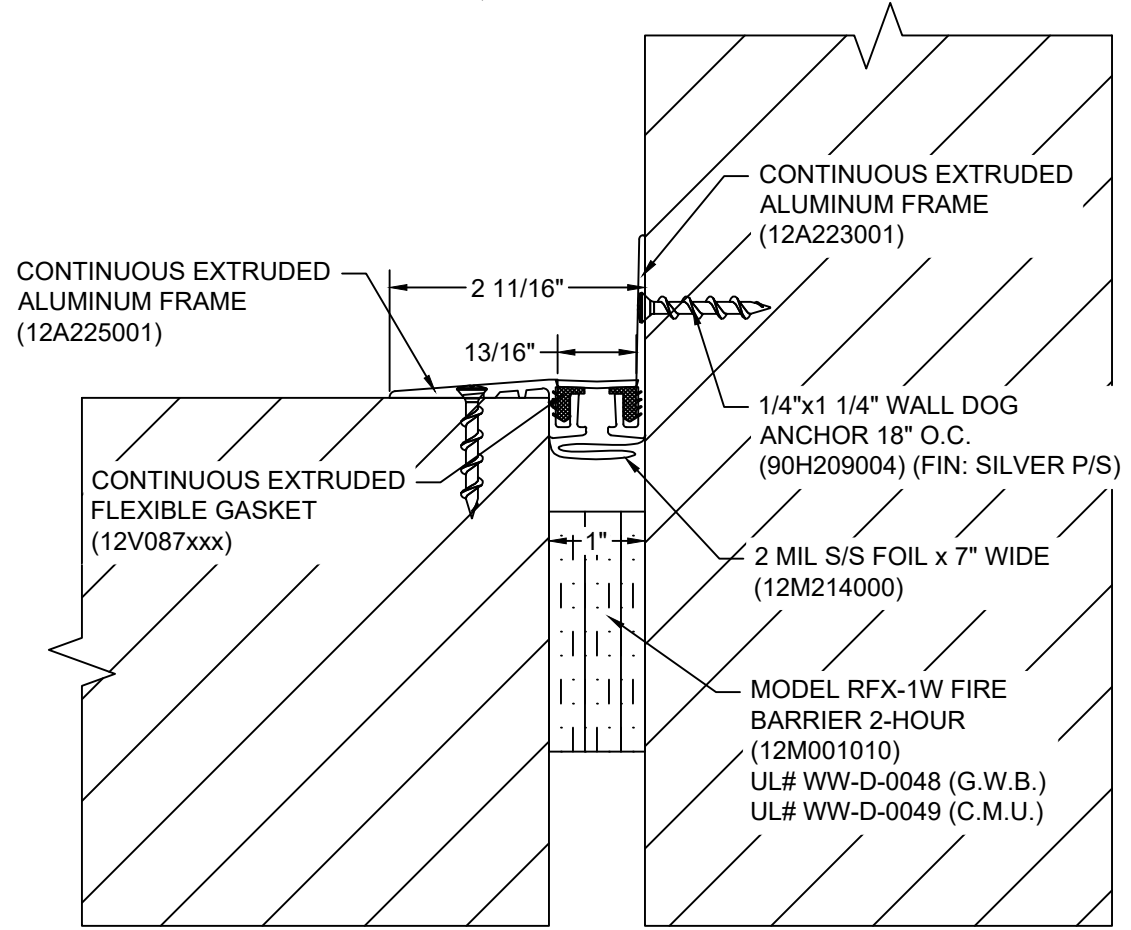

Model: GFSW-100WL W/ FB

Construction Specialties
www.c-sgroup.com
6696 Route 405 Highway, Muncy, PA 17756
Phone: (800) 233-8493 / Fax: (570) 546-8022

895 Lakefront Promenade, Mississauga, Ontario L5E 2C2 Canada
Phone: (888) 895-8955 / Fax: (905) 274-6241

© Copyright 2016 Construction Specialties, Inc.

PROJECT:	SCALE: NTS
CUSTOMER:	DATE:
LOCATION:	JOB NO.:
DRAWN BY:	SHEET NO.: