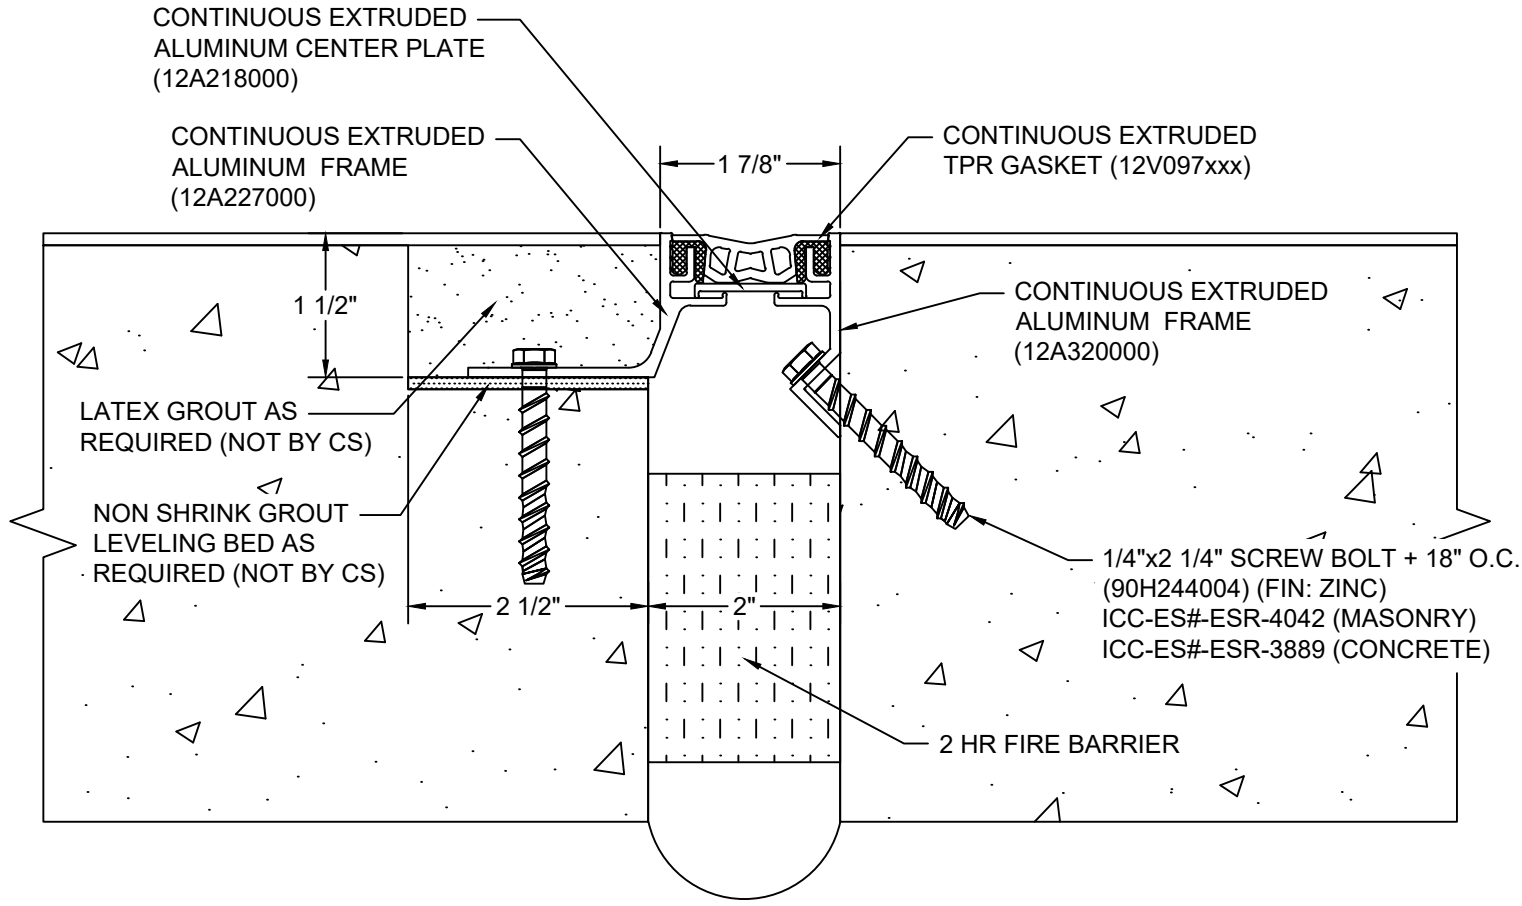

Model: GFT-200X1.5M W/ FB

CS Construction Specialties®
www.csgroup.com
6696 Route 405 Highway, Muncy, PA 17756
Phone: (800) 233-8493 / Fax: (570) 546-8022
895 Lakefront Promenade, Mississauga, Ontario L5E 2C2 Canada
Phone: (888) 895-8955 / Fax: (905) 274-6241

© Copyright 2018 Construction Specialties, Inc.

PROJECT:	SCALE: NTS
CUSTOMER:	DATE:
LOCATION:	JOB NO.:
DRAWN BY:	SHEET NO.: