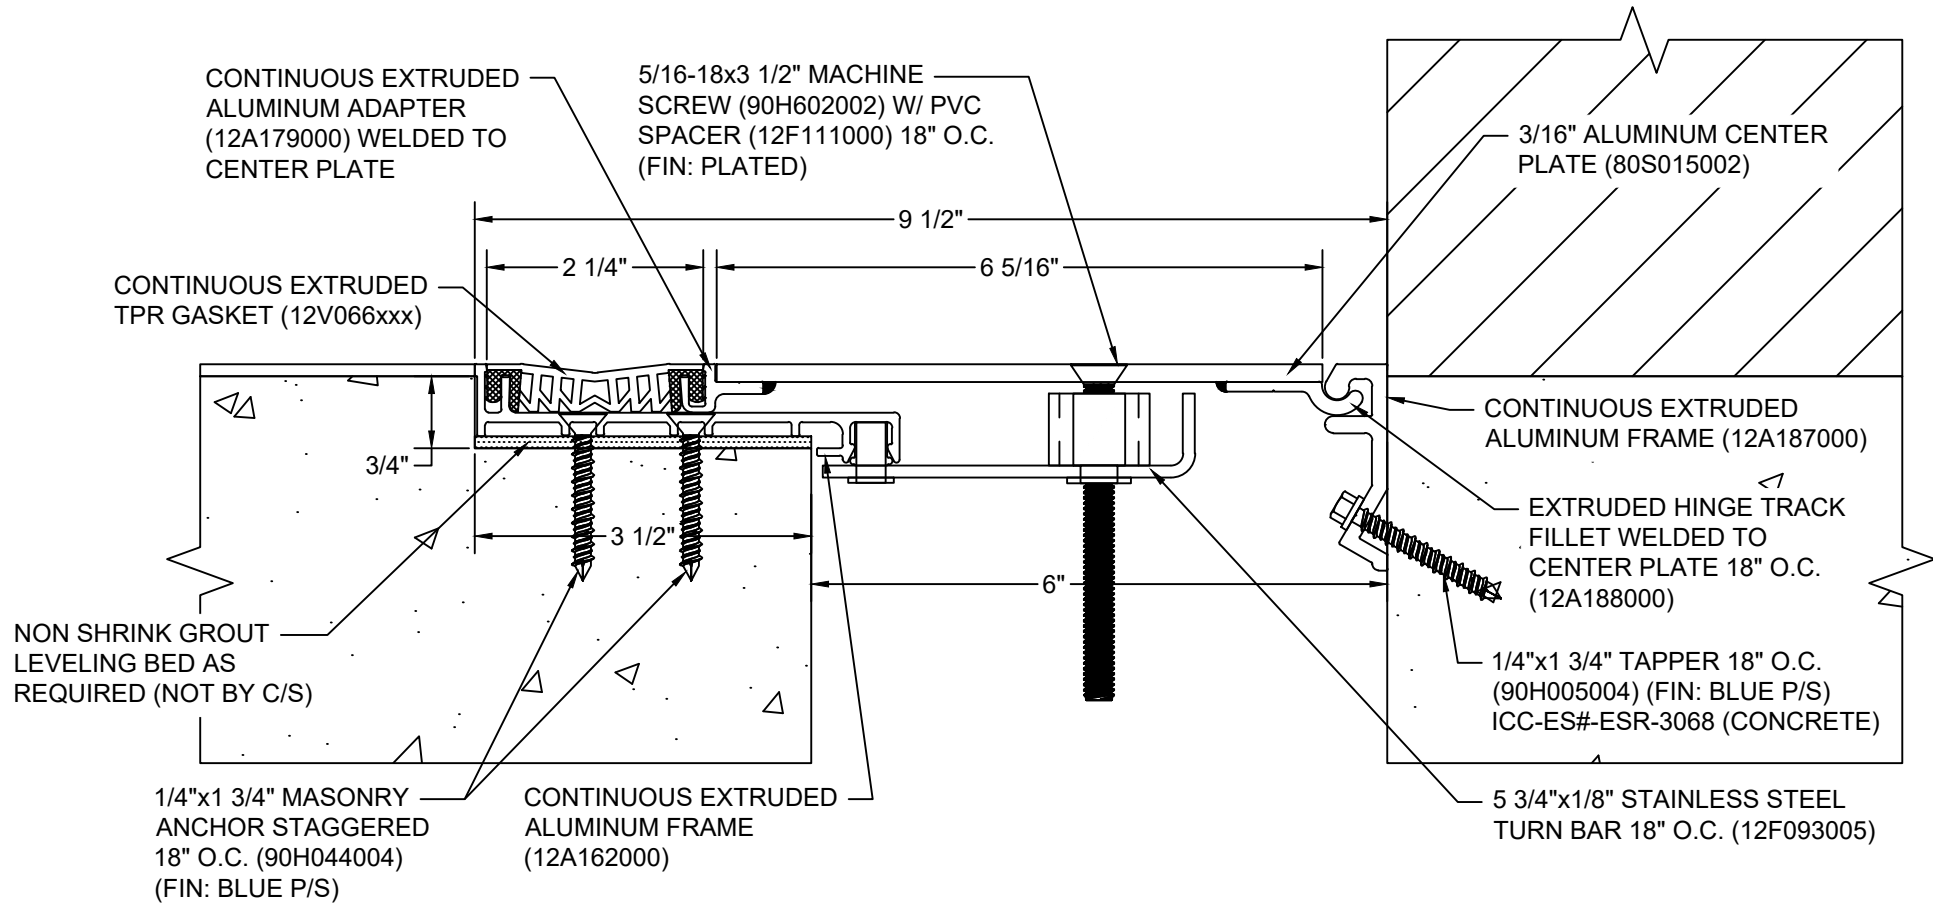

Model: SGPW-600

Construction Specialties®
www.c-sgroup.com
6696 Route 405 Highway, Muncy, PA 17756
Phone: (800) 233-8493 / Fax: (570) 546-8022

895 Lakefront Promenade, Mississauga, Ontario L5E 2C2 Canada
Phone: (888) 895-8955 / Fax: (905) 274-6241

© Copyright 2018 Construction Specialties, Inc.

PROJECT:	SCALE: NTS
CUSTOMER:	DATE:
LOCATION:	JOB NO.:
DRAWN BY:	SHEET NO.: