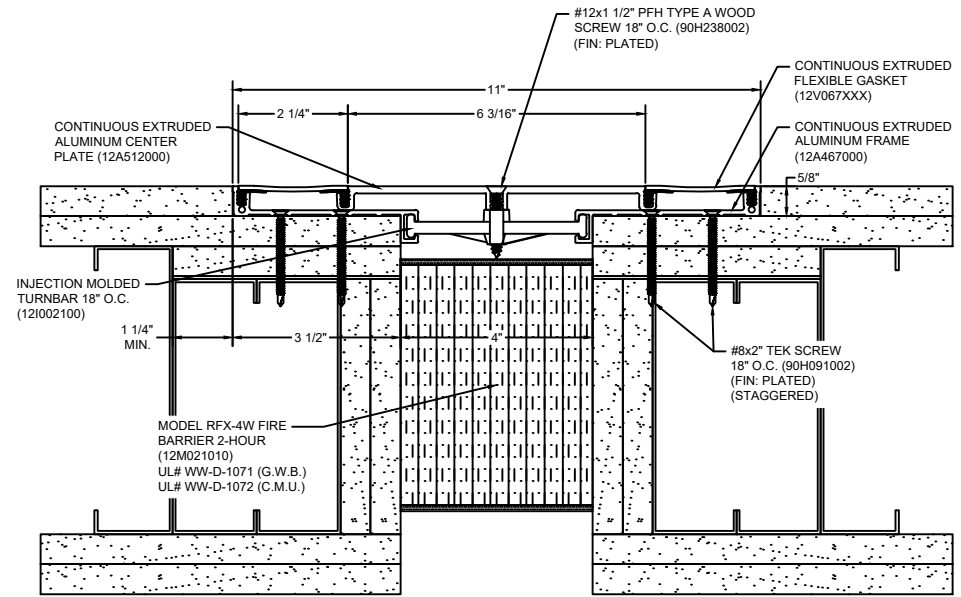

Model: GTW-400 W/ FB

Construction Specialties
www.c-sgroup.com
6696 Route 405 Highway, Muncy, PA 17756
Phone: (800) 233-8493 / Fax: (570) 546-8022

895 Lakefront Promenade, Mississauga, Ontario L5E 2C2 Canada
Phone: (888) 895-8955 / Fax: (905) 274-6241

© Copyright 2016 Construction Specialties, Inc.

PROJECT:	SCALE: NTS
CUSTOMER:	DATE:
LOCATION:	JOB NO.:
DRAWN BY:	SHEET NO.: