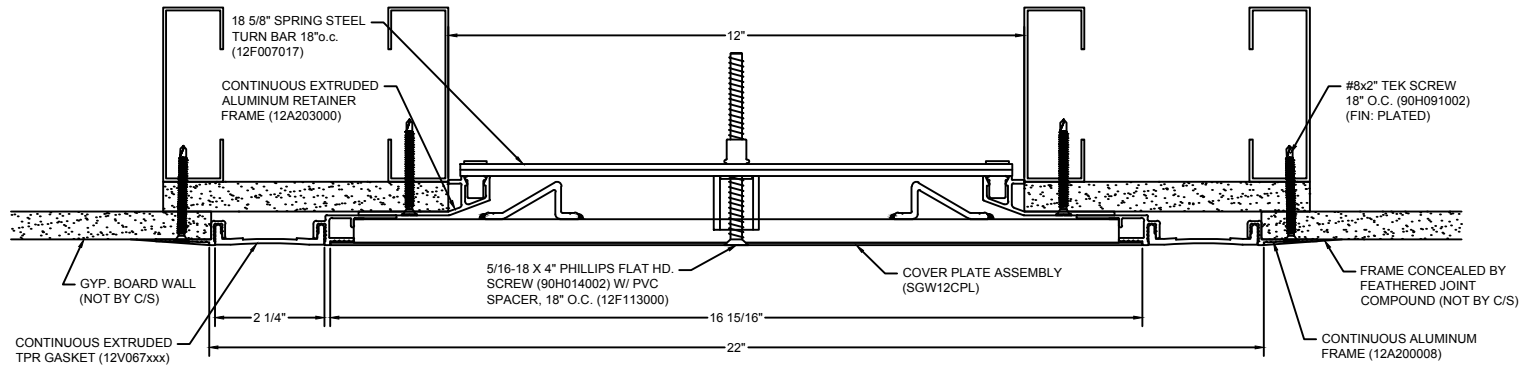

108 BLACK

232 WHITE

AVAILABLE COLORS:

270 GREIGE

136 GRAY

Model: SGW-1200

Construction Specialties

www.c-sgroup.com

6696 Route 405 Highway, Muncy, PA 17756
Phone: (800) 233-8493 / Fax: (570) 546-8022

895 Lakefront Promenade, Mississauga, Ontario L5E 2C2 Canada
Phone: (888) 895-8955 / Fax: (905) 274-6241

© Copyright 2016 Construction Specialties, Inc.

PROJECT:	SCALE: NTS
CUSTOMER:	DATE:
LOCATION:	JOB NO.:
DRAWN BY:	SHEET NO.: