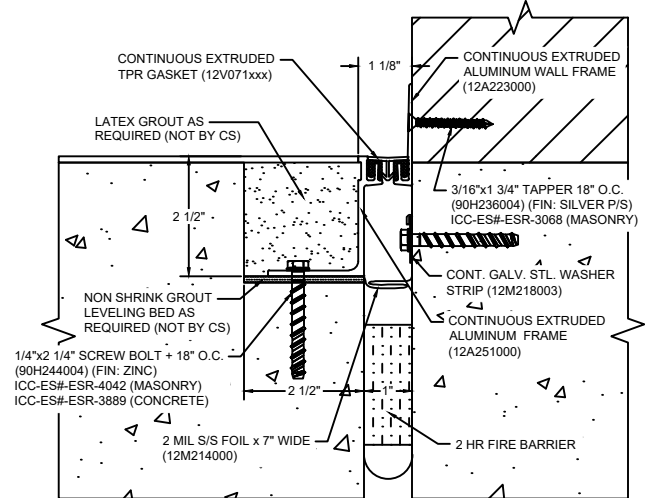

Model: GFTW-100X2.5 W/ FB

Construction Specialties® www.c-sgroup.com 6696 Route 405 Highway, Muncy, PA 17756 Phone: (800) 233-8493 / Fax: (570) 546-8022 895 Lakefront Promenade, Mississauga, Ontario L5E 2C2 Canada Phone: (888) 895-8955 / Fax: (905) 274-6241	© Copyright 2018 Construction Specialties, Inc.	PROJECT:	SCALE: NTS
		CUSTOMER:	DATE:
		LOCATION:	JOB NO.:
		DRAWN BY:	SHEET NO.: