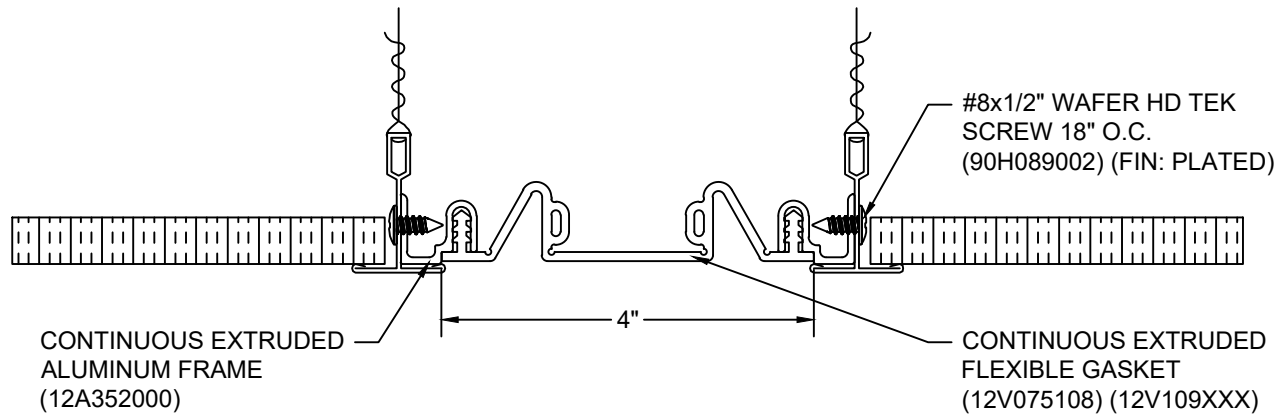

AVAILABLE COLORS:

108 BLACK	270 GREIGE
136 GRAY	232 WHITE

CUSTOM COLORS ARE AVAILABLE AT AN ADDITIONAL CHARGE, SUBJECT TO MINIMUM QUANTITIES.

Model: FCF-400

Construction Specialties
www.c-sgroup.com

6696 Route 405 Highway, Muncy, PA 17756
Phone: (800) 233-8493 / Fax: (570) 546-8022

895 Lakefront Promenade, Mississauga, Ontario L5E 2C2 Canada
Phone: (888) 895-8955 / Fax: (905) 274-6241

DISCLAIMER:

PROJECT:	SCALE: 1:2
CUSTOMER:	DATE:
LOCATION:	JOB NO.:
DRAWN BY:	SHEET NO.: