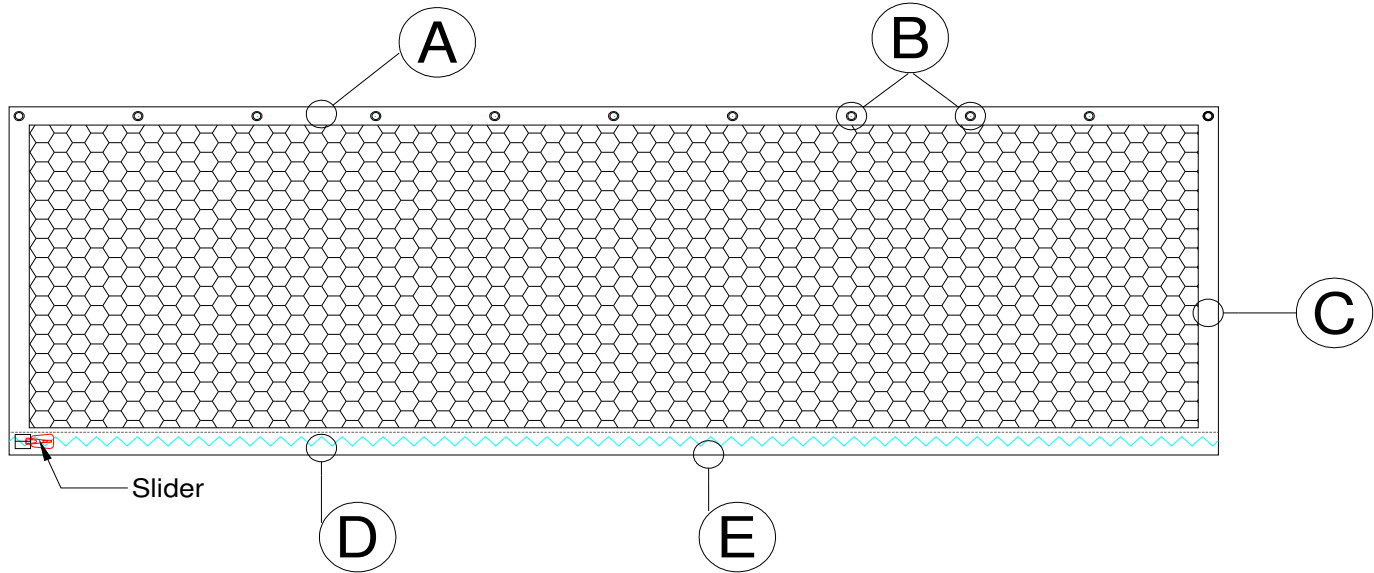

# Hush Curtain - Panels 60-62", Fabrication Sheet

Panel - Rear View

**Note:** Stitch count should be 8-10 per inch

**Panels**

ID #	Description	Dimension	Detail	Notes
A	Upper Low Hem	1"	1	Doble Folding
B	Top High Hem	1-1/2"	2	
C	Top Zipper	60"	3	
D	Right Side Zipper	60"	4	Slider from: Top to bottom
E	Border (Ribete)	1/2" x 60"	5	
F	Right Side Hem	1-1/4"	6	
G	Left Side Hem	1-1/4"	7	
G-1	Left Side Zipper	60"	8	Slider from: Top to bottom
G-2	Border (Ribete)	1/2" x 60"	5	
H	Pocket Decorative	1/4"	9	

# Hush Curtain - Mesh 60", Fabrication Sheet

## Mesh - Front View

ID #	Description	Dimension	Detail	Notes	Part #	Description
A	Top Frame	1"	1	Single Folding	HC-01-103	TWILL TAPE 2"
B	Grommets	5-7/8" O.C.	2	11 grommets #0		
C	Side Frames	1"	3		HC-01-103	TWILL TAPE 2"
D	Bottom Frame	1-1/2"	4		HC-01-104	TWILL TAPE 3"
E	Bottom Zipper	60"	5	Slider from Left to Right		