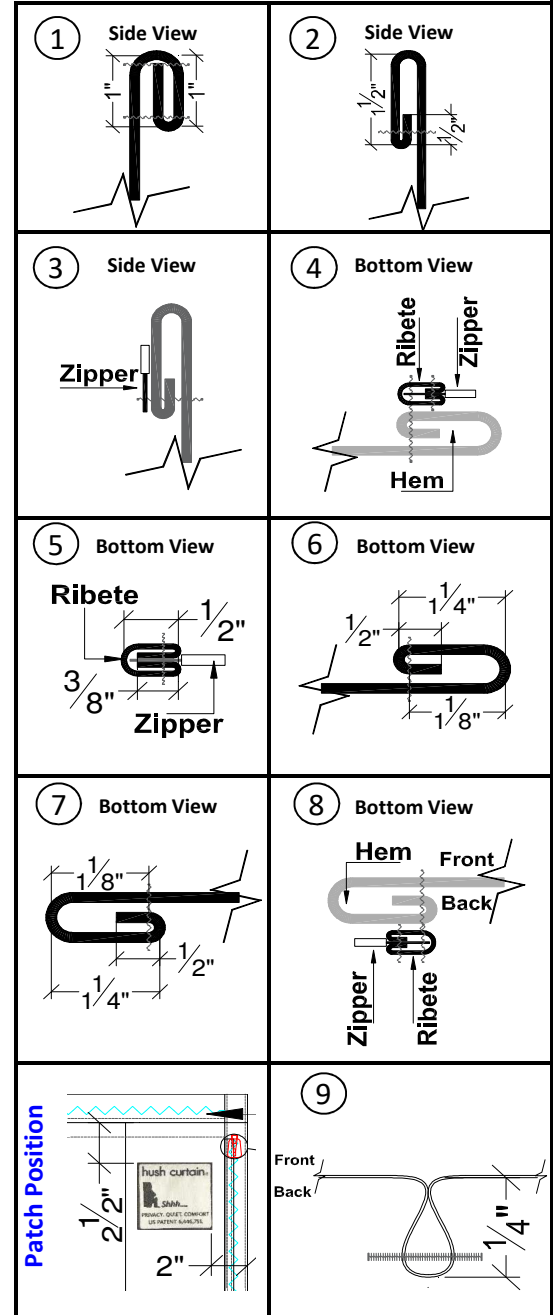

# Hush Curtain - Panels 60-62", Fabrication Sheet

Panel - Rear View

**Note:** Stitch count should be 8-10 per inch

**Panels**

ID #	Description	Dimension	Detail	Notes
A	Upper Low Hem	1"	1	Doble Folding
B	Top High Hem	1-1/2"	2	
C	Top Zipper	60"	3	
D	Right Side Zipper	60"	4	Slider from: Top to bottom
E	Border (Ribete)	1/2" x 60"	5	
F	Right Side Hem	1-1/4"	6	
G	Left Side Hem	1-1/4"	7	
G-1	Left Side Zipper	60"	8	Slider from: Top to bottom
G-2	Border (Ribete)	1/2" x 60"	5	
H	Pocket Decorative	1/4"	9	

# Hush Curtain - Mesh 60", Fabrication Sheet

## Mesh - Front View

ID #	Description	Dimension	Detail	Notes	Part #	Description
A	Top Frame	1"	1	Single Folding	HC-01-103	TWILL TAPE 2"
B	Grommets	5-7/8" O.C.	2	11 grommets #0		
C	Side Frames	1"	3		HC-01-103	TWILL TAPE 2"
D	Bottom Frame	1-1/2"	4		HC-01-104	TWILL TAPE 3"
E	Bottom Zipper	60"	5	Slider from Left to Right		