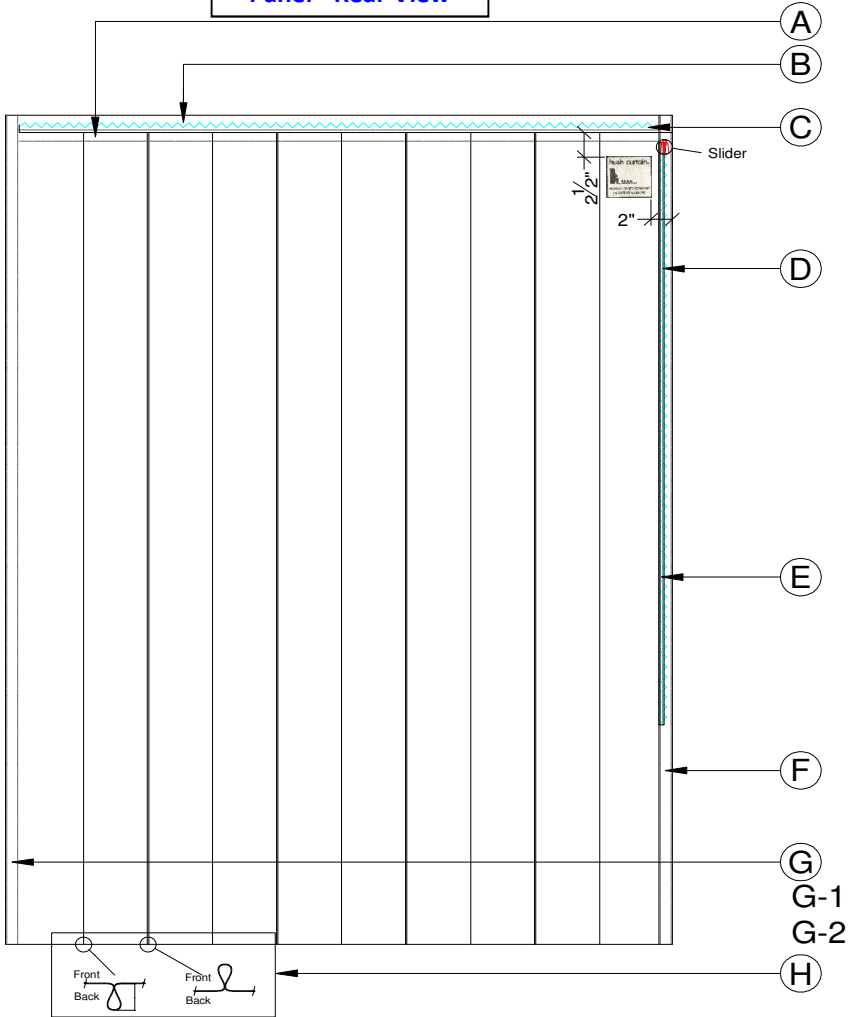

# Hush Curtain - Panels 60-62", Fabrication Sheet

Panel - Rear View

**Note:** Stitch count should be 8-10 per inch

**Panels**

ID #	Description	Dimension	Detail	Notes
A	Upper Low Hem	1"	1	Doble Folding
B	Top High Hem	1-1/2"	2	
C	Top Zipper	60"	3	
D	Right Side Zipper	60"	4	Slider from: Top to bottom
E	Border (Ribete)	1/2" x 60"	5	
F	Right Side Hem	1-1/4"	6	
G	Left Side Hem	1-1/4"	7	
G-1	Left Side Zipper	60"	8	Slider from: Top to bottom
G-2	Border (Ribete)	1/2" x 60"	5	
H	Pocket Decorative	1/4"	9	

# Hush Curtain - Mesh 60", Fabrication Sheet

## Mesh - Front View

ID #	Description	Dimension	Detail	Notes	Part #	Description
A	Top Frame	1"	1	Single Folding	HC-01-103	TWILL TAPE 2"
B	Grommets	5-7/8" O.C.	2	11 grommets #0		
C	Side Frames	1"	3		HC-01-103	TWILL TAPE 2"
D	Bottom Frame	1-1/2"	4		HC-01-104	TWILL TAPE 3"
E	Bottom Zipper	60"	5	Slider from Left to Right		