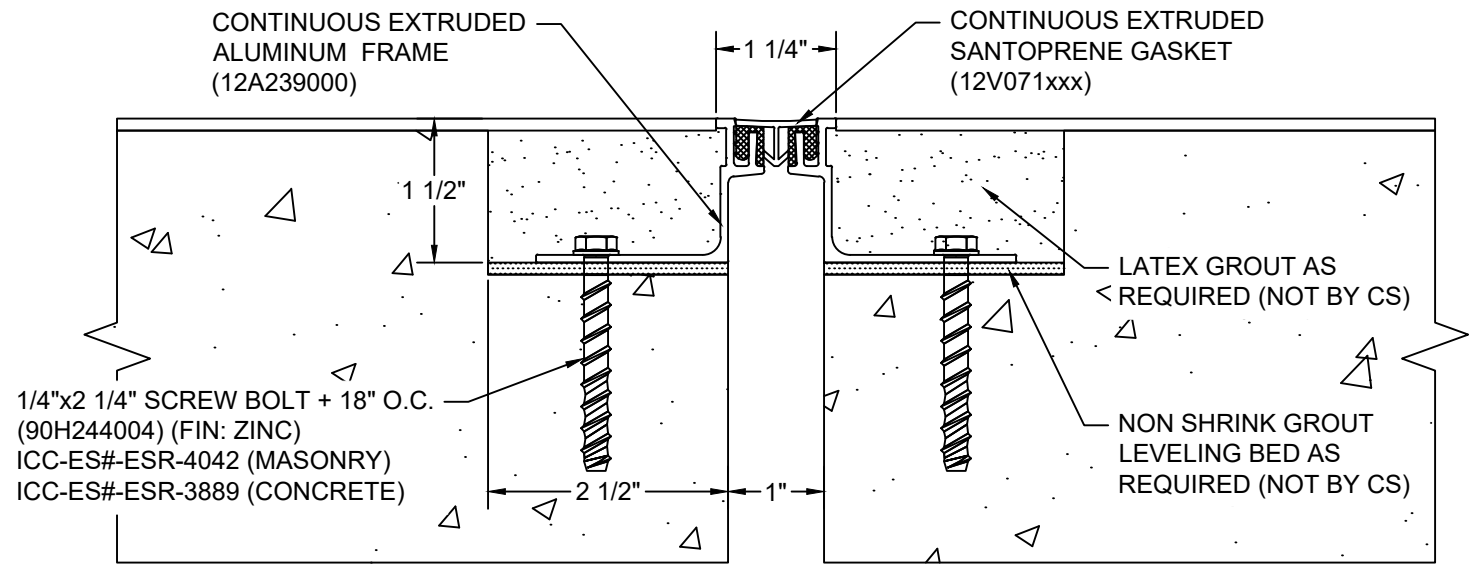

Model: GFT-100X1.5

Construction Specialties
www.c-sgroup.com
6696 Route 405 Highway, Muncy, PA 17756
Phone: (800) 233-8493 / Fax: (570) 546-8022
895 Lakefront Promenade, Mississauga, Ontario L5E 2C2 Canada
Phone: (888) 895-8955 / Fax: (905) 274-6241

© Copyright 2016 Construction Specialties, Inc.

PROJECT:	SCALE: NTS
CUSTOMER:	DATE:
LOCATION:	JOB NO.:
DRAWN BY:	SHEET NO.: