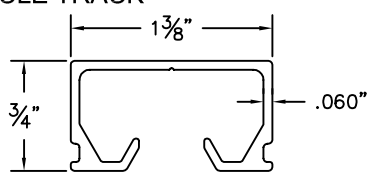

WALL SOCKET

SIDE VIEW

FRONT VIEW

6062 CUBICLE TRACK

DRAWING BY: CDL

DATE: 10/5/2016

 **Cubicle Curtains**