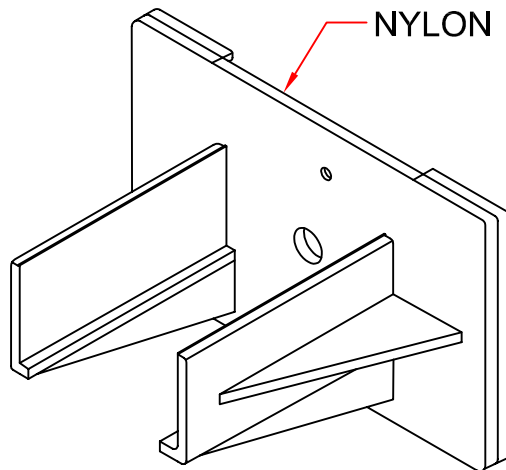

WALL SOCKET

SIDE VIEW

FRONT VIEW

6062 CUBICLE TRACK

DRAWING BY: CDL

DATE: 10/5/2016

 **Cubicle Curtains**