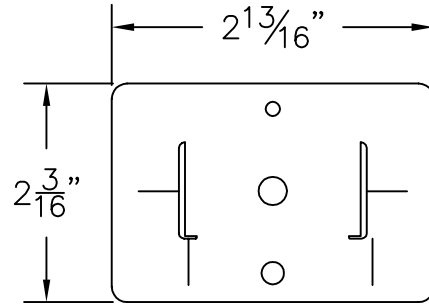

WALL SOCKET

SIDE VIEW

FRONT VIEW

6062 CUBICLE TRACK

DRAWING BY: CDL

DATE: 10/5/2016

 **Cubicle Curtains**