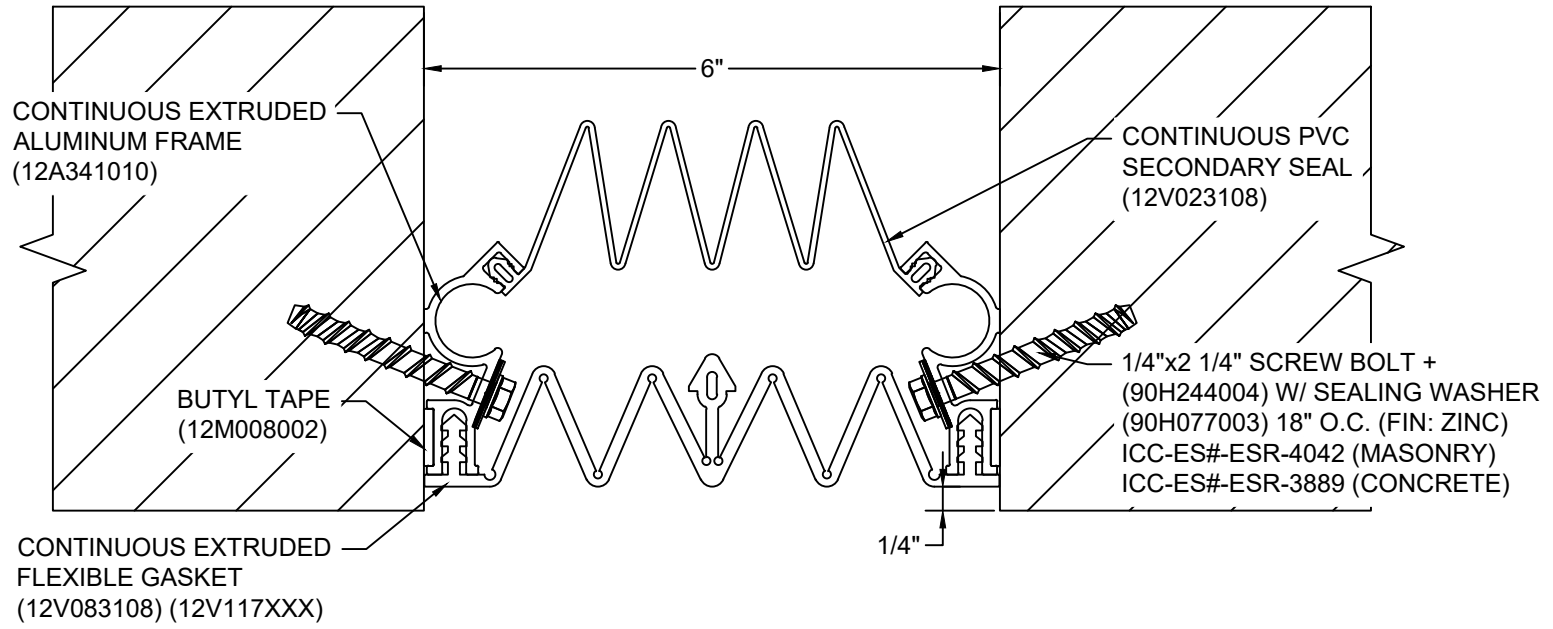

Model: SC-600

Construction Specialties®
www.c-sgroup.com
6696 Route 405 Highway, Muncy, PA 17756
Phone: (800) 233-8493 / Fax: (570) 546-8022
895 Lakefront Promenade, Mississauga, Ontario L5E 2C2 Canada
Phone: (888) 895-8955 / Fax: (905) 274-6241

© Copyright 2018 Construction Specialties, Inc.

PROJECT:	SCALE: NTS
CUSTOMER:	DATE:
LOCATION:	JOB NO.:
DRAWN BY:	SHEET NO.: