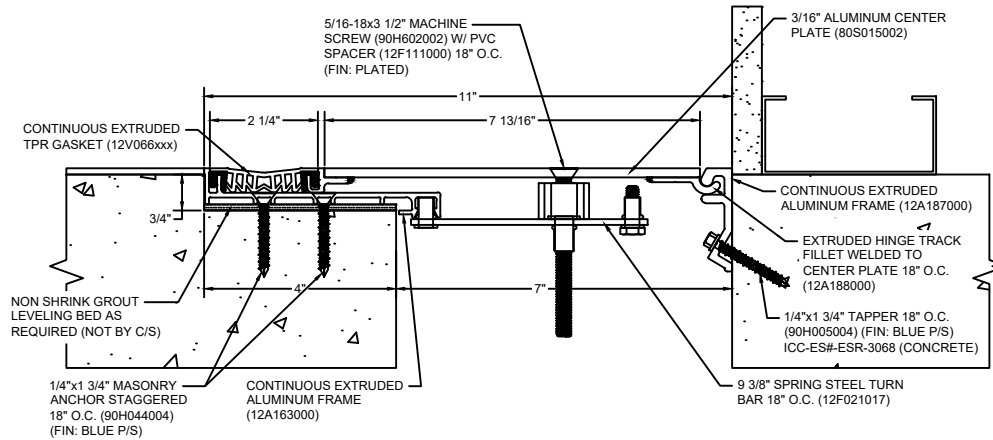

Model: SGPW-700

CS **Construction Specialties®**
www.c-sgroup.com
6696 Route 405 Highway, Muncy, PA 17756
Phone: (800) 233-8493 / Fax: (570) 546-8022
895 Lakefront Promenade, Mississauga, Ontario L5E 2C2 Canada
Phone: (888) 895-8955 / Fax: (905) 274-6241

© Copyright 2018 Construction Specialties, Inc.

PROJECT:	SCALE: NTS
CUSTOMER:	DATE:
LOCATION:	JOB NO.:
DRAWN BY:	SHEET NO.: