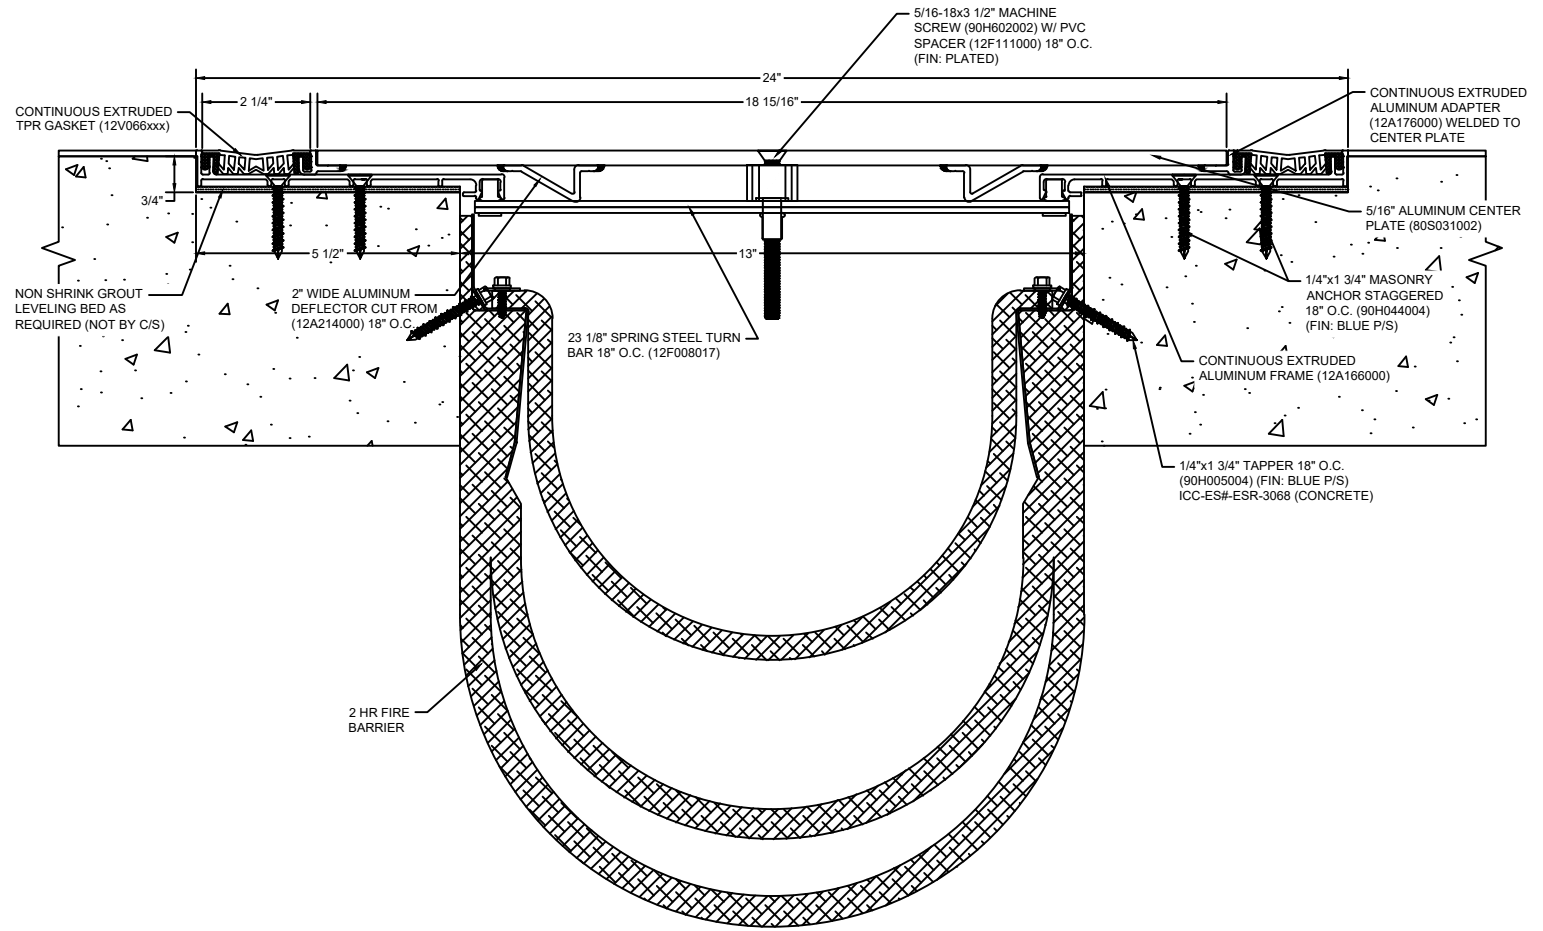

Model: SGP-1300 W/ FB

Construction Specialties®

www.c-sgroup.com

6696 Route 405 Highway, Muncy, PA 17756
Phone: (800) 233-8493 / Fax: (570) 546-8022

895 Lakefront Promenade, Mississauga, Ontario L5E 2C2 Canada
Phone: (888) 895-8955 / Fax: (905) 274-6241

© Copyright 2018 Construction Specialties, Inc.

PROJECT:	SCALE: NTS
CUSTOMER:	DATE:
LOCATION:	JOB NO.:
DRAWN BY:	SHEET NO.: