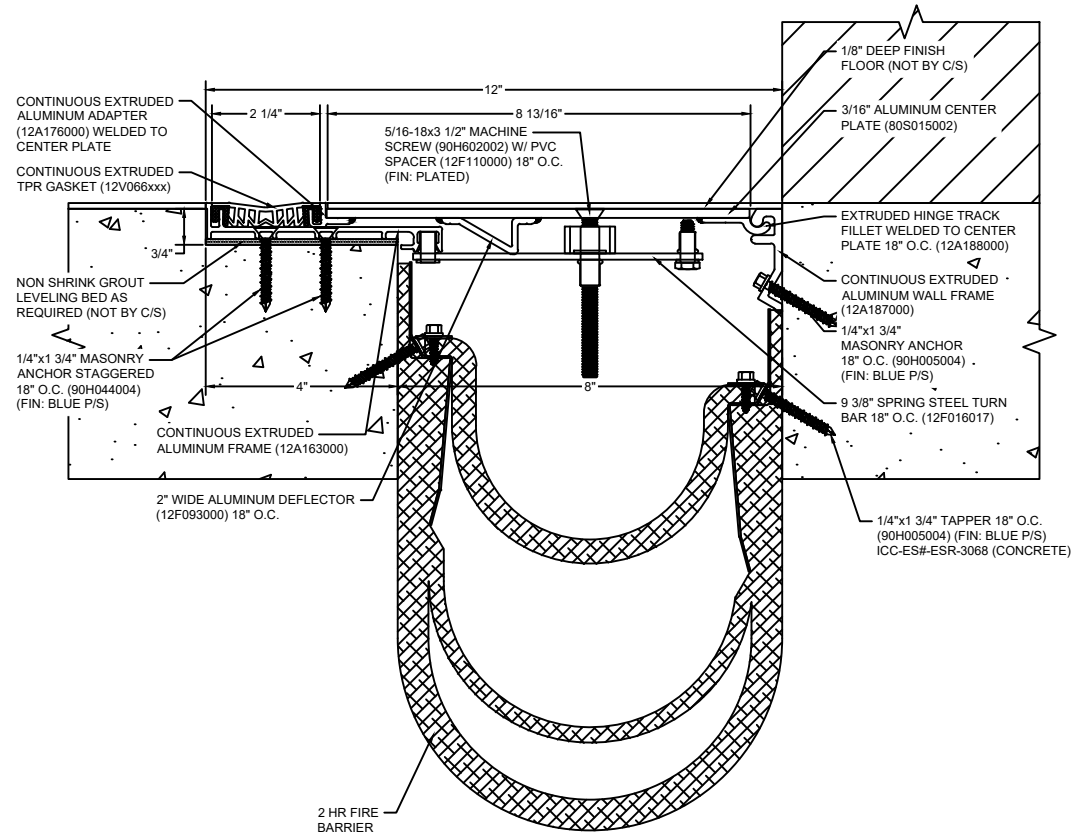

Model: SGRW-800 W/ FB

Construction Specialties®

www.c-sgroup.com

6696 Route 405 Highway, Muncy, PA 17756
Phone: (800) 233-8493 / Fax: (570) 546-8022

895 Lakefront Promenade, Mississauga, Ontario L5E 2C2 Canada
Phone: (888) 895-8955 / Fax: (905) 274-6241

© Copyright 2018 Construction Specialties, Inc.

PROJECT:	SCALE: NTS
CUSTOMER:	DATE:
LOCATION:	JOB NO.:
DRAWN BY:	SHEET NO.: