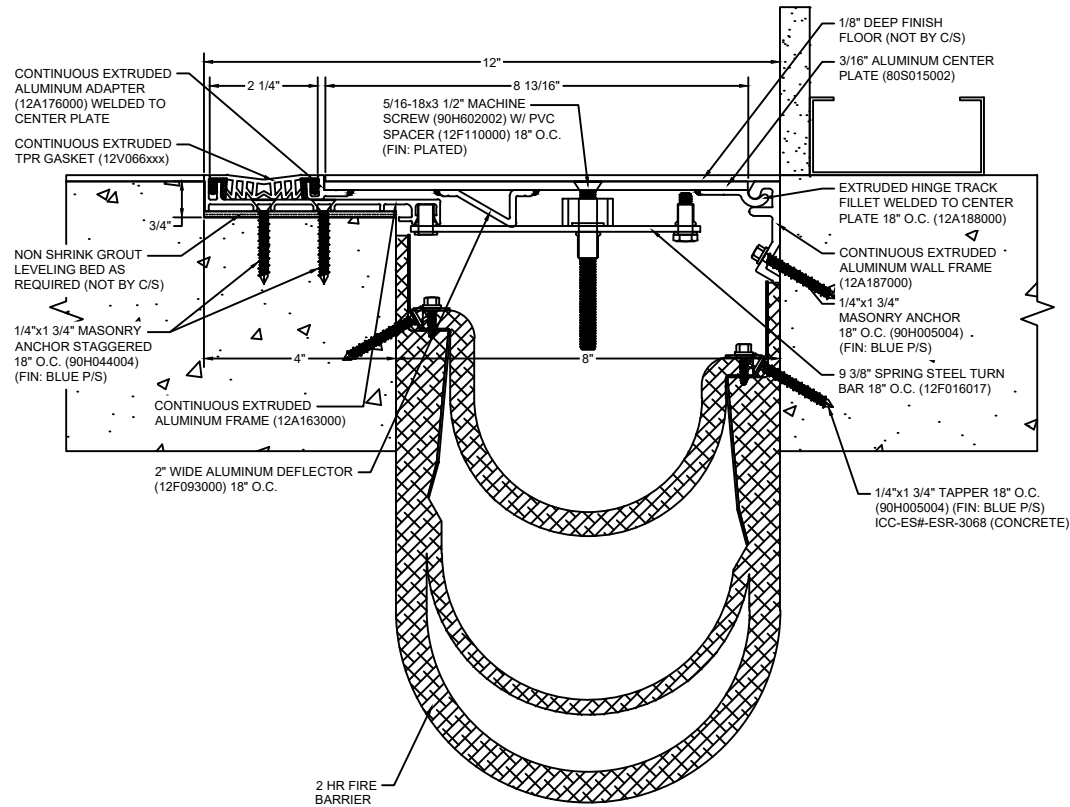

Model: SGRW-800 W/ FB

CS Construction Specialties®
www.c-sgroup.com
6696 Route 405 Highway, Muncy, PA 17756
Phone: (800) 233-8493 / Fax: (570) 546-8022
895 Lakefront Promenade, Mississauga, Ontario L5E 2C2 Canada
Phone: (888) 895-8955 / Fax: (905) 274-6241

© Copyright 2018 Construction Specialties, Inc.

PROJECT:	SCALE: NTS
CUSTOMER:	DATE:
LOCATION:	JOB NO.:
DRAWN BY:	SHEET NO.: