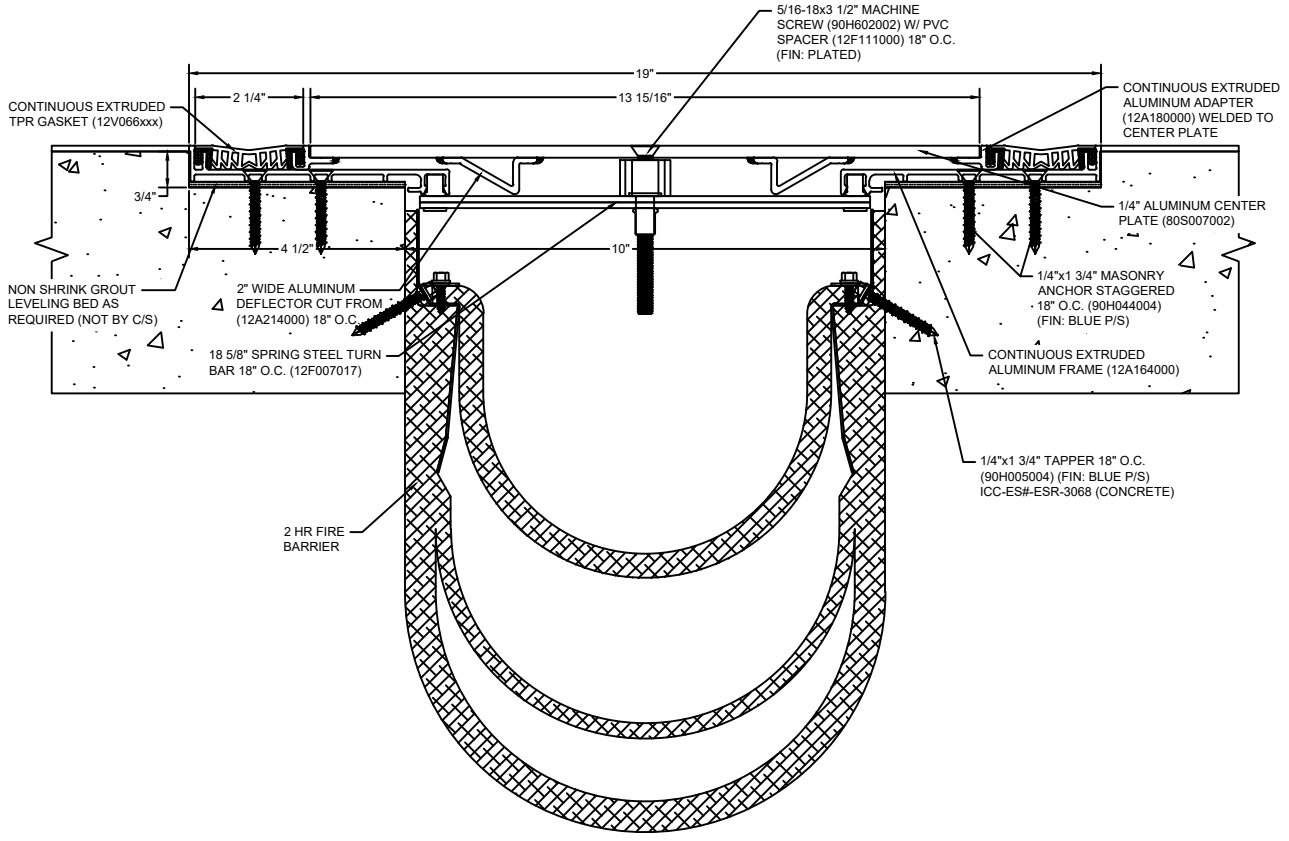

Model: SGP-1000 W/ FB

Construction Specialties®
www.c-sgroup.com
6696 Route 405 Highway, Muncy, PA 17756
Phone: (800) 233-8493 / Fax: (570) 546-8022
895 Lakefront Promenade, Mississauga, Ontario L5E 2C2 Canada
Phone: (888) 895-8955 / Fax: (905) 274-6241

© Copyright 2018 Construction Specialties, Inc.

PROJECT:	SCALE: NTS
CUSTOMER:	DATE:
LOCATION:	JOB NO.:
DRAWN BY:	SHEET NO.: