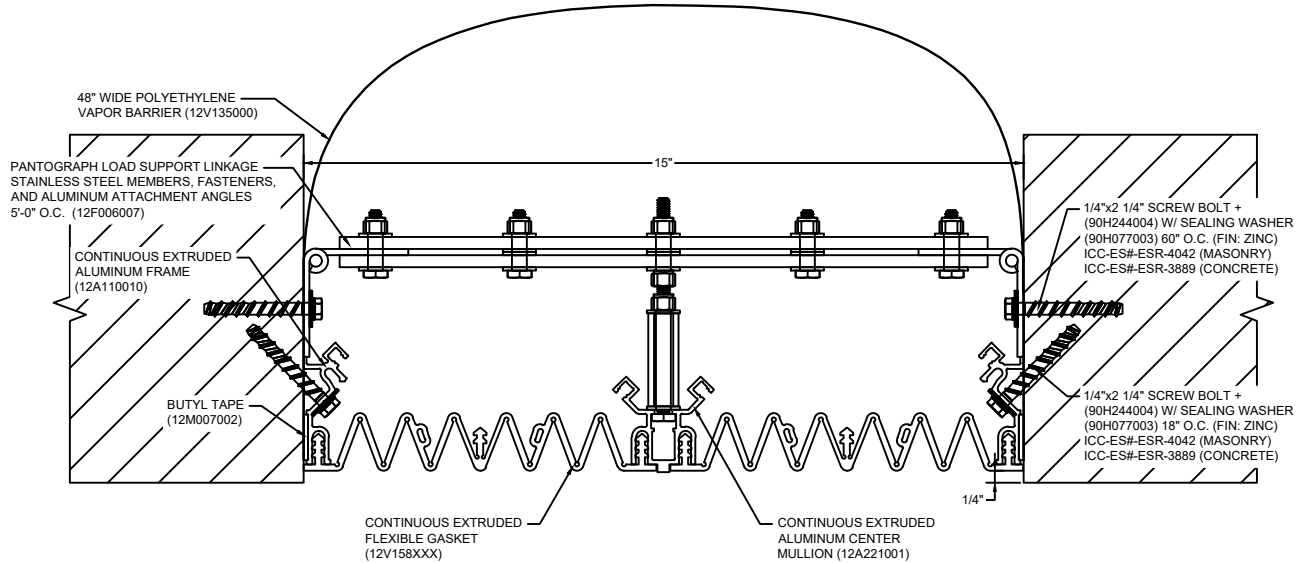

Model: SC-1500

Construction Specialties®

www.c-sgroup.com

6696 Route 405 Highway, Muncy, PA 17756
Phone: (800) 233-8493 / Fax: (570) 546-8022

895 Lakefront Promenade, Mississauga, Ontario L5E 2C2 Canada
Phone: (888) 895-8955 / Fax: (905) 274-6241

© Copyright 2018 Construction Specialties, Inc.

PROJECT:	SCALE: NTS
CUSTOMER:	DATE:
LOCATION:	JOB NO.:
DRAWN BY:	SHEET NO.: