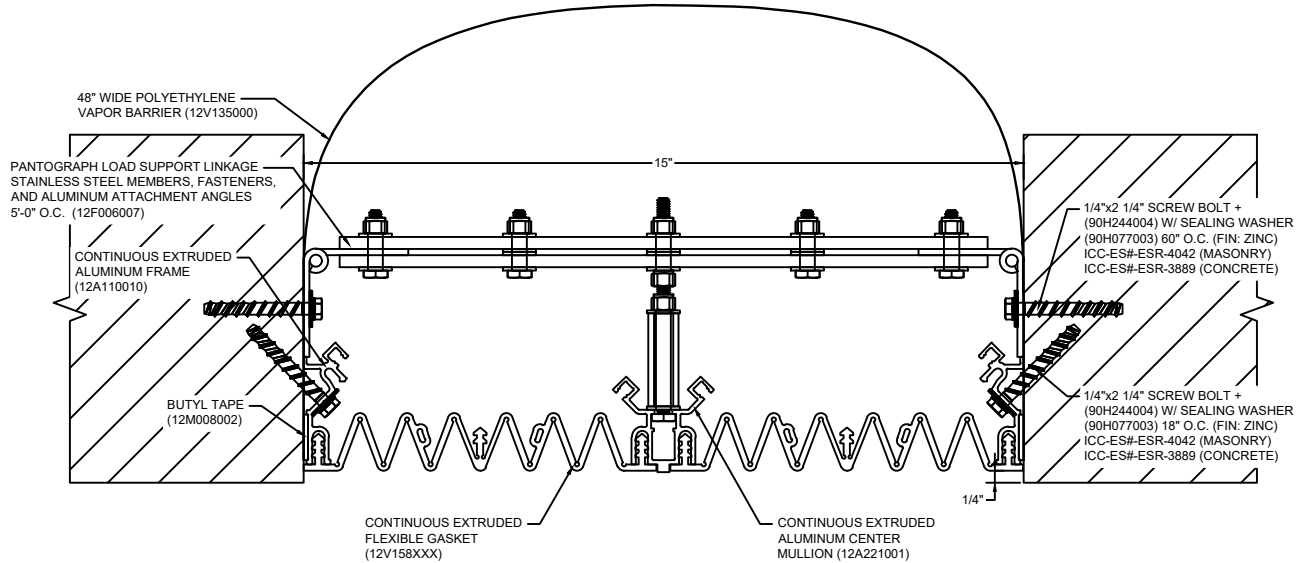

Model: SC-1500

Construction Specialties®

www.c-sgroup.com

6696 Route 405 Highway, Muncy, PA 17756
Phone: (800) 233-8493 / Fax: (570) 546-8022

895 Lakefront Promenade, Mississauga, Ontario L5E 2C2 Canada
Phone: (888) 895-8955 / Fax: (905) 274-6241

© Copyright 2018 Construction Specialties, Inc.

PROJECT:	SCALE: NTS
CUSTOMER:	DATE:
LOCATION:	JOB NO.:
DRAWN BY:	SHEET NO.: