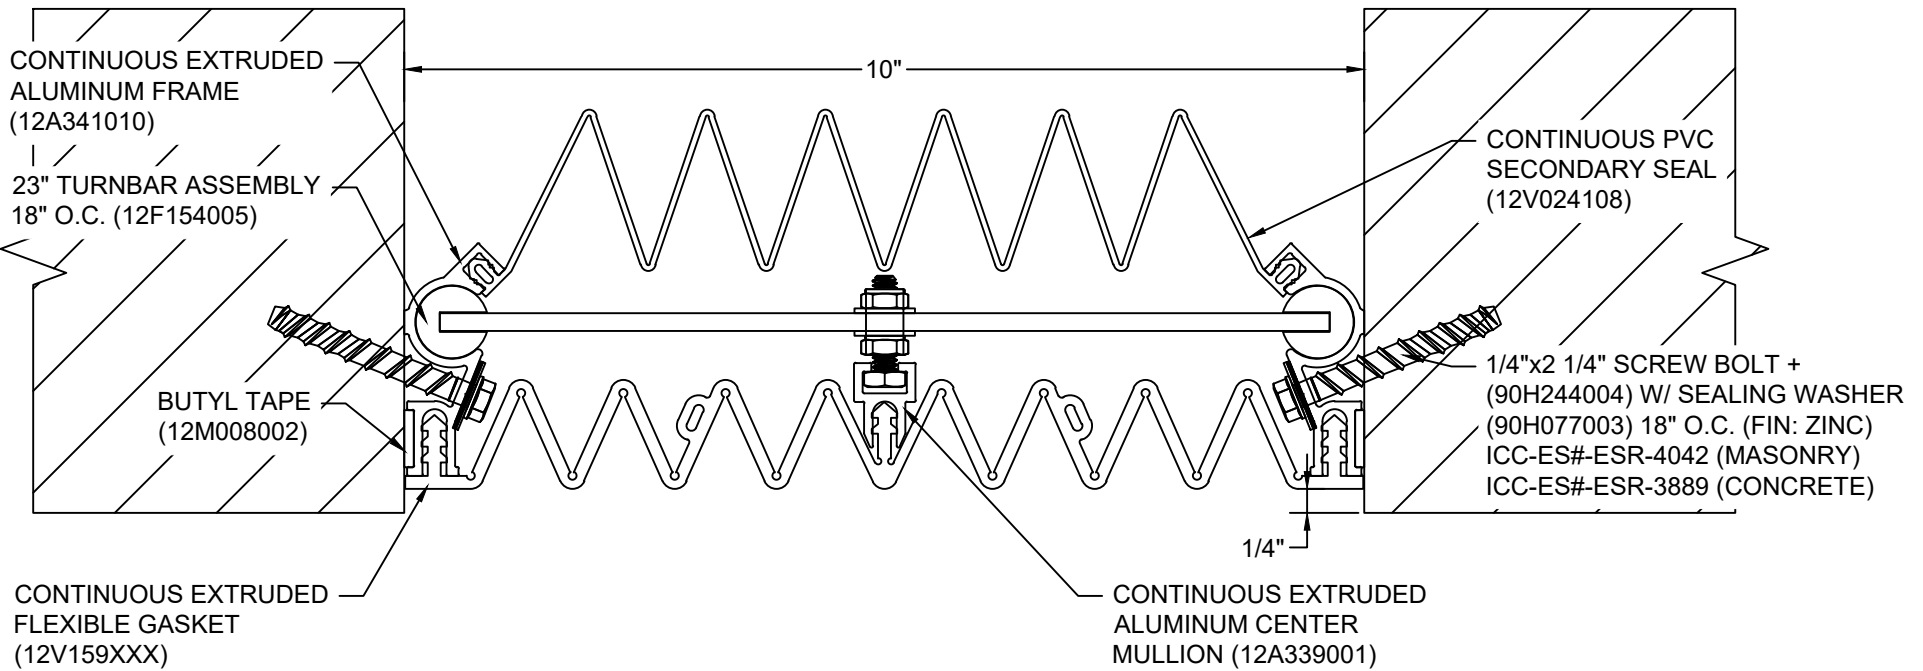

Model: SC-1000

Construction Specialties®
www.c-sgroup.com
6696 Route 405 Highway, Muncy, PA 17756
Phone: (800) 233-8493 / Fax: (570) 546-8022
895 Lakefront Promenade, Mississauga, Ontario L5E 2C2 Canada
Phone: (888) 895-8955 / Fax: (905) 274-6241

© Copyright 2018 Construction Specialties, Inc.

PROJECT:	SCALE: NTS
CUSTOMER:	DATE:
LOCATION:	JOB NO.:
DRAWN BY:	SHEET NO.: