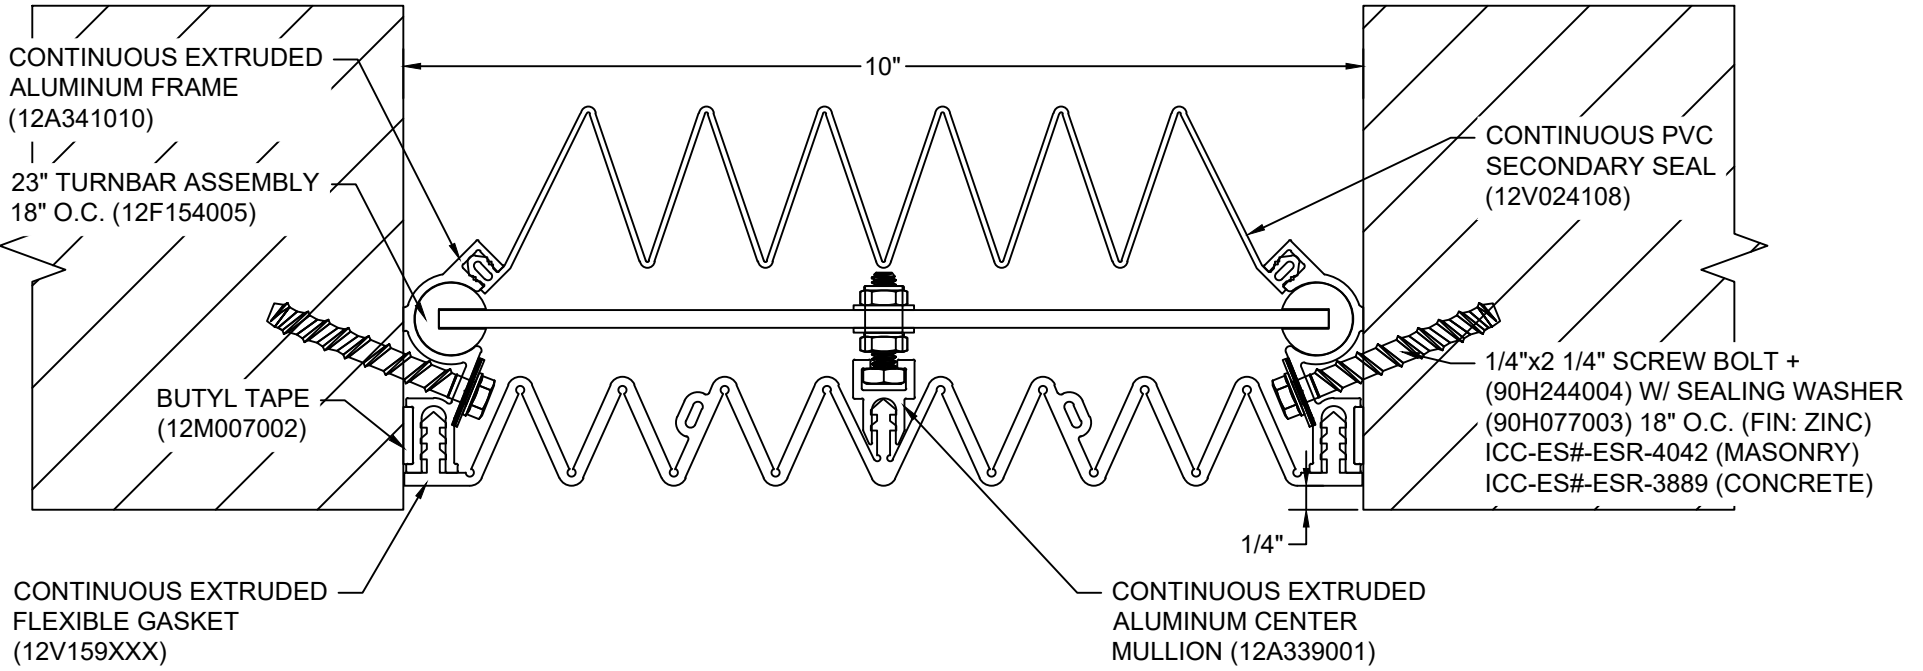

Model: SC-1000

Construction Specialties
www.c-sgroup.com
6696 Route 405 Highway, Muncy, PA 17756
Phone: (800) 233-8493 / Fax: (570) 546-8022

895 Lakefront Promenade, Mississauga, Ontario L5E 2C2 Canada
Phone: (888) 895-8955 / Fax: (905) 274-6241

© Copyright 2016 Construction Specialties, Inc.

PROJECT:	SCALE: NTS
CUSTOMER:	DATE:
LOCATION:	JOB NO.:
DRAWN BY:	SHEET NO.: