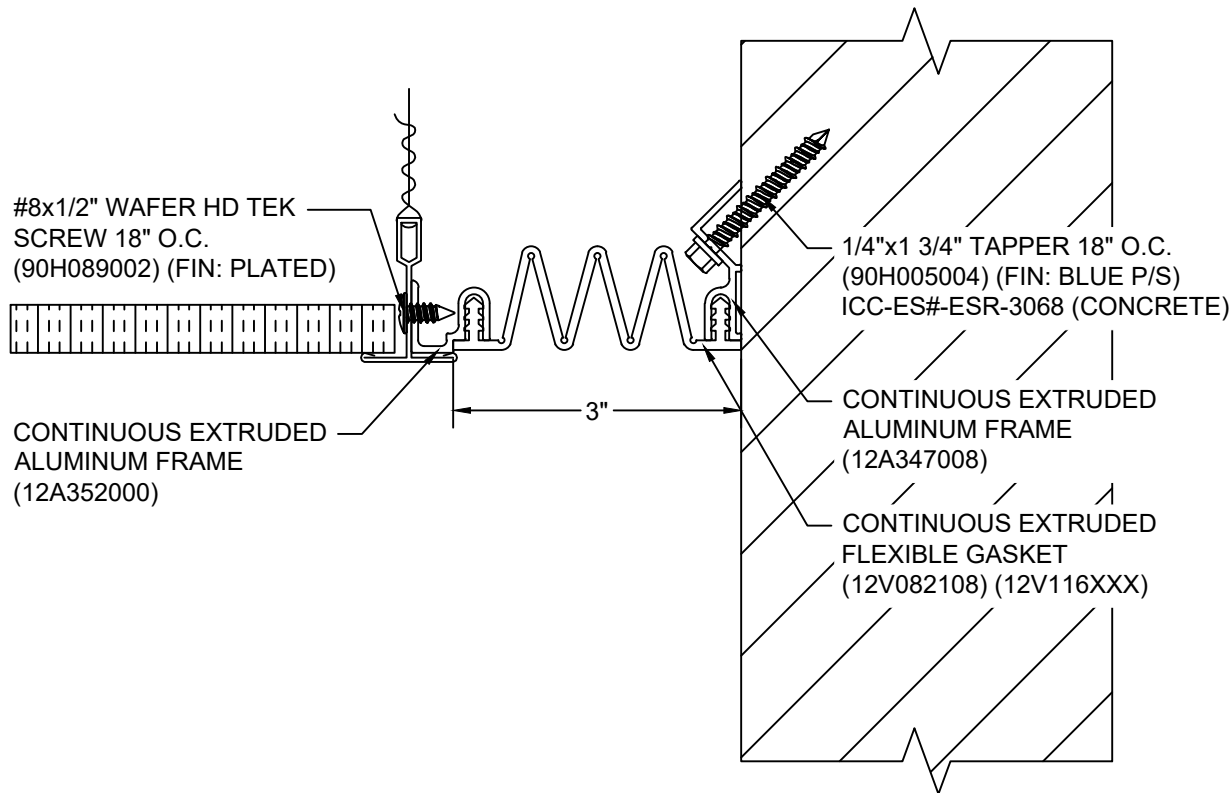

AVAILABLE COLORS:

108 BLACK	270 GREIGE
136 GRAY	232 WHITE

CUSTOM COLORS ARE AVAILABLE AT AN ADDITIONAL CHARGE, SUBJECT TO MINIMUM QUANTITIES.

Model: FCSC-300

Construction Specialties
www.c-sgroup.com

6696 Route 405 Highway, Muncy, PA 17756
Phone: (800) 233-8493 / Fax: (570) 546-8022

PROJECT:	SCALE: 1:2
CUSTOMER:	DATE:
LOCATION:	JOB NO.:
DRAWN BY:	SHEET NO.: