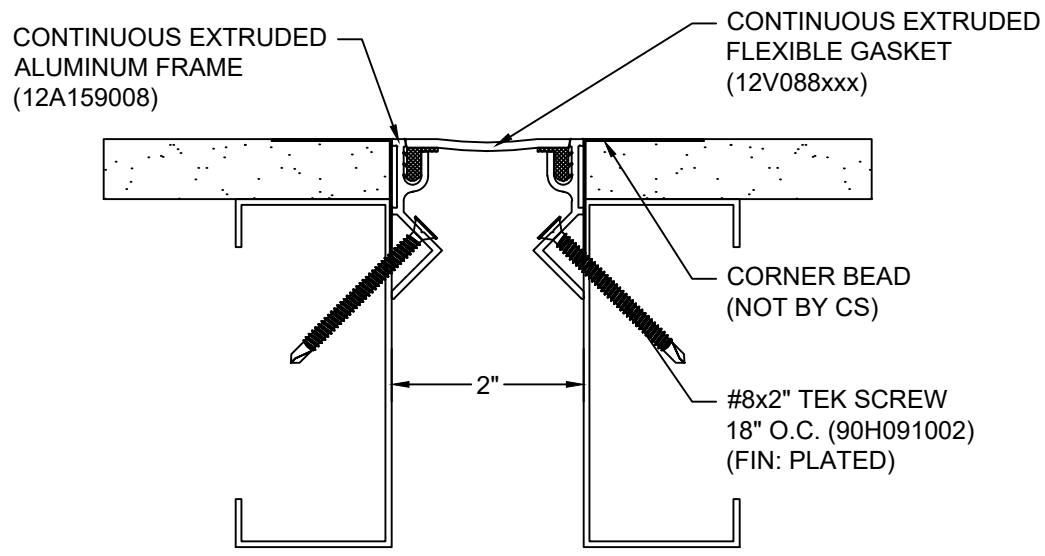

Model: FWF-200M

CS **Construction Specialties**®
www.c-sgroup.com
6696 Route 405 Highway, Muncy, PA 17756
Phone: (800) 233-8493 / Fax: (570) 546-8022
895 Lakefront Promenade, Mississauga, Ontario L5E 2C2 Canada
Phone: (888) 895-8955 / Fax: (905) 274-6241

© Copyright 2018 Construction Specialties, Inc.

PROJECT:	SCALE: NTS
CUSTOMER:	DATE:
LOCATION:	JOB NO.:
DRAWN BY:	SHEET NO.: