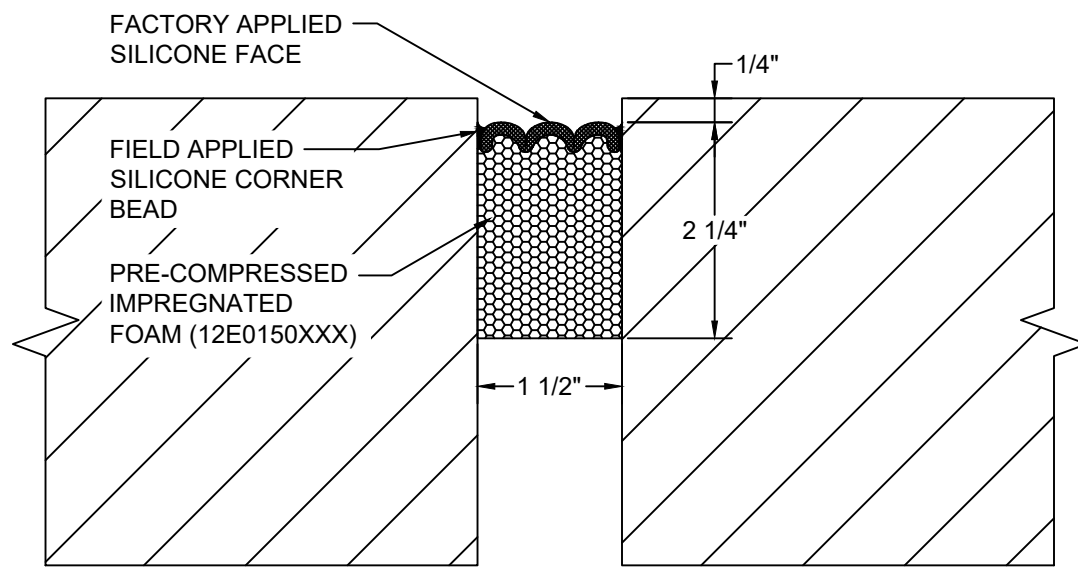

AVAILABLE COLORS:

*** COLORS SHOWN ARE A CLOSE APPROXIMATION OF SILICONE COLORS. THE MOST ACCURATE COLOR WILL BE FOUND VIEWING ACTUAL SILICONE SAMPLES. ***

Model: VF-150

Construction Specialties®
www.c-sgroup.com
 6696 Route 405 Highway, Muncy, PA 17756
 Phone: (800) 233-8493 / Fax: (570) 546-8022
 895 Lakefront Promenade, Mississauga, Ontario L5E 2C2 Canada
 Phone: (888) 895-8955 / Fax: (905) 274-6241