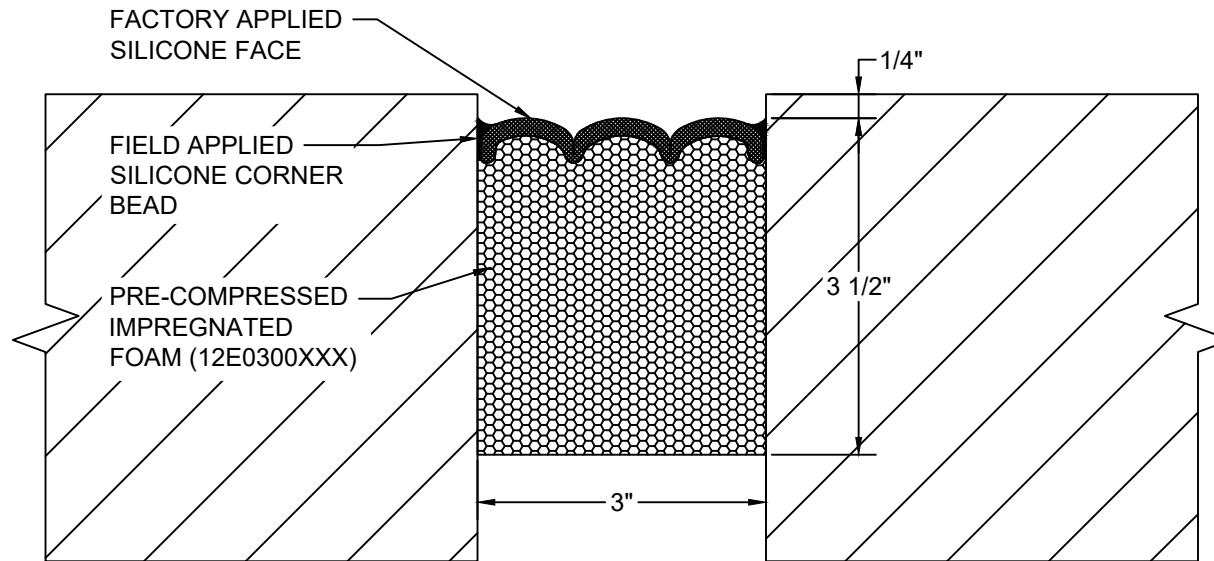

AVAILABLE COLORS:

*** COLORS SHOWN ARE A CLOSE APPROXIMATION OF SILICONE COLORS. THE MOST ACCURATE COLOR WILL BE FOUND VIEWING ACTUAL SILICONE SAMPLES. ***

Model: VF-300

Construction Specialties®
www.c-sgroup.com
 6696 Route 405 Highway, Muncy, PA 17756
 Phone: (800) 233-8493 / Fax: (570) 546-8022
 895 Lakefront Promenade, Mississauga, Ontario L5E 2C2 Canada
 Phone: (888) 895-8955 / Fax: (905) 274-6241