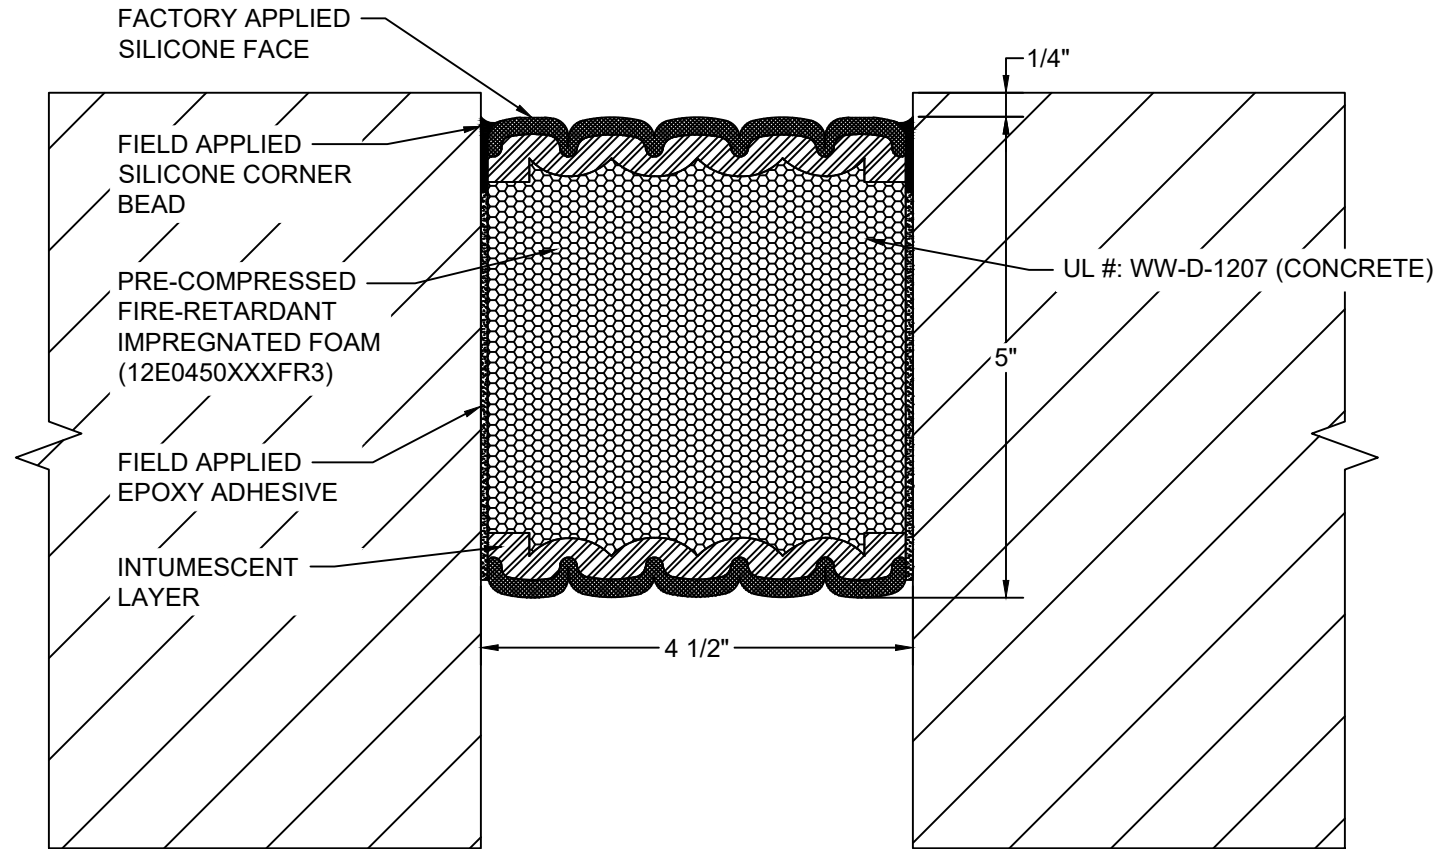

AVAILABLE COLORS:

*** COLORS SHOWN ARE A CLOSE APPROXIMATION OF SILICONE COLORS. THE MOST ACCURATE COLOR WILL BE FOUND VIEWING ACTUAL SILICONE SAMPLES. ***

Model: 3VFR-450

Construction Specialties®
www.c-sgroup.com
 6696 Route 405 Highway, Muncy, PA 17756
 Phone: (800) 233-8493 / Fax: (570) 546-8022
 895 Lakefront Promenade, Mississauga, Ontario L5E 2C2 Canada
 Phone: (888) 895-8955 / Fax: (905) 274-6241