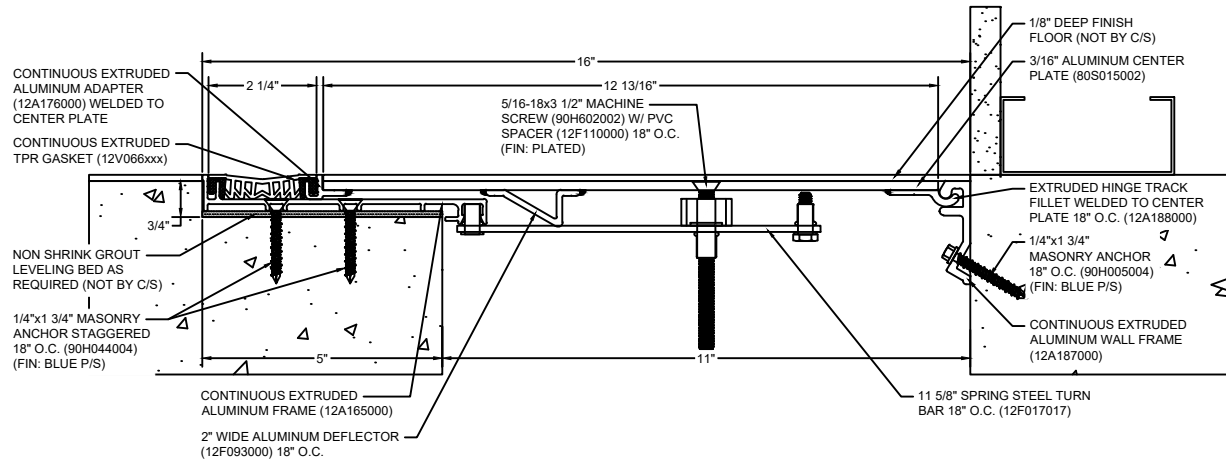

Model: SGRW-1100

Construction Specialties®
www.c-sgroup.com
6696 Route 405 Highway, Muncy, PA 17756
Phone: (800) 233-8493 / Fax: (570) 546-8022

895 Lakefront Promenade, Mississauga, Ontario L5E 2C2 Canada
Phone: (888) 895-8955 / Fax: (905) 274-6241

© Copyright 2018 Construction Specialties, Inc.

PROJECT:	SCALE: NTS
CUSTOMER:	DATE:
LOCATION:	JOB NO.:
DRAWN BY:	SHEET NO.: