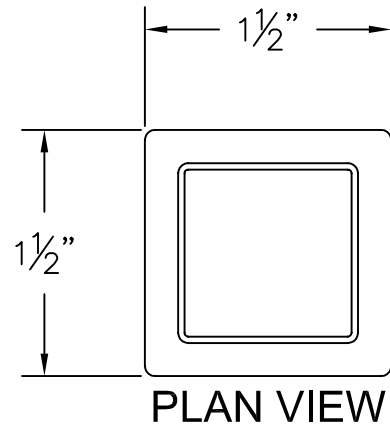

TRACK SOCKET

ISOMETRIC VIEW

6062 CUBICLE TRACK

DRAWING BY: CDL

DATE: 10/5/2016

CS™ Cubicle Curtains