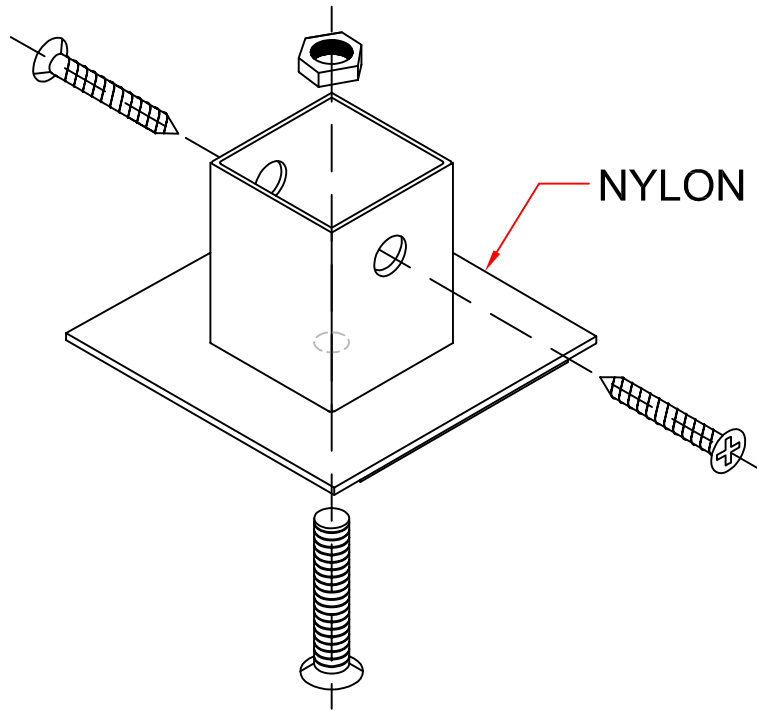

TRACK SOCKET

ISOMETRIC VIEW

6062 CUBICLE TRACK

DRAWING BY: CDL

DATE: 10/5/2016

CS™ Cubicle Curtains