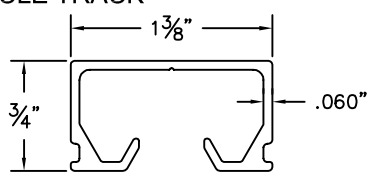

TRACK SOCKET

ISOMETRIC VIEW

6062 CUBICLE TRACK

DRAWING BY: CDL

DATE: 10/5/2016

CS™ Cubicle Curtains