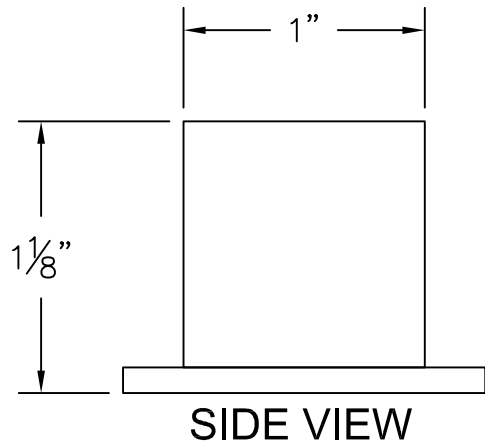

TRACK SOCKET

ISOMETRIC VIEW

6062 CUBICLE TRACK

DRAWING BY: CDL

DATE: 10/5/2016

CS™ Cubicle Curtains