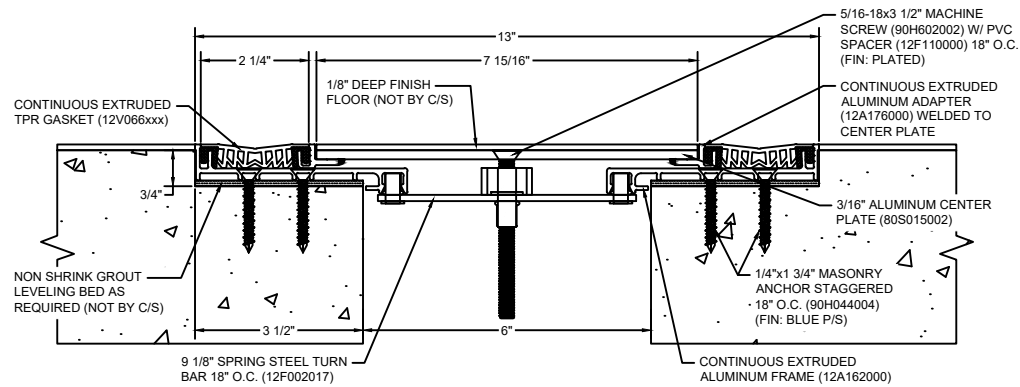

Model: SGR-600

CS **Construction Specialties®**
www.c-sgroup.com
6696 Route 405 Highway, Muncy, PA 17756
Phone: (800) 233-8493 / Fax: (570) 546-8022
895 Lakefront Promenade, Mississauga, Ontario L5E 2C2 Canada
Phone: (888) 895-8955 / Fax: (905) 274-6241

© Copyright 2018 Construction Specialties, Inc.

PROJECT:	SCALE: NTS
CUSTOMER:	DATE:
LOCATION:	JOB NO.:
DRAWN BY:	SHEET NO.: