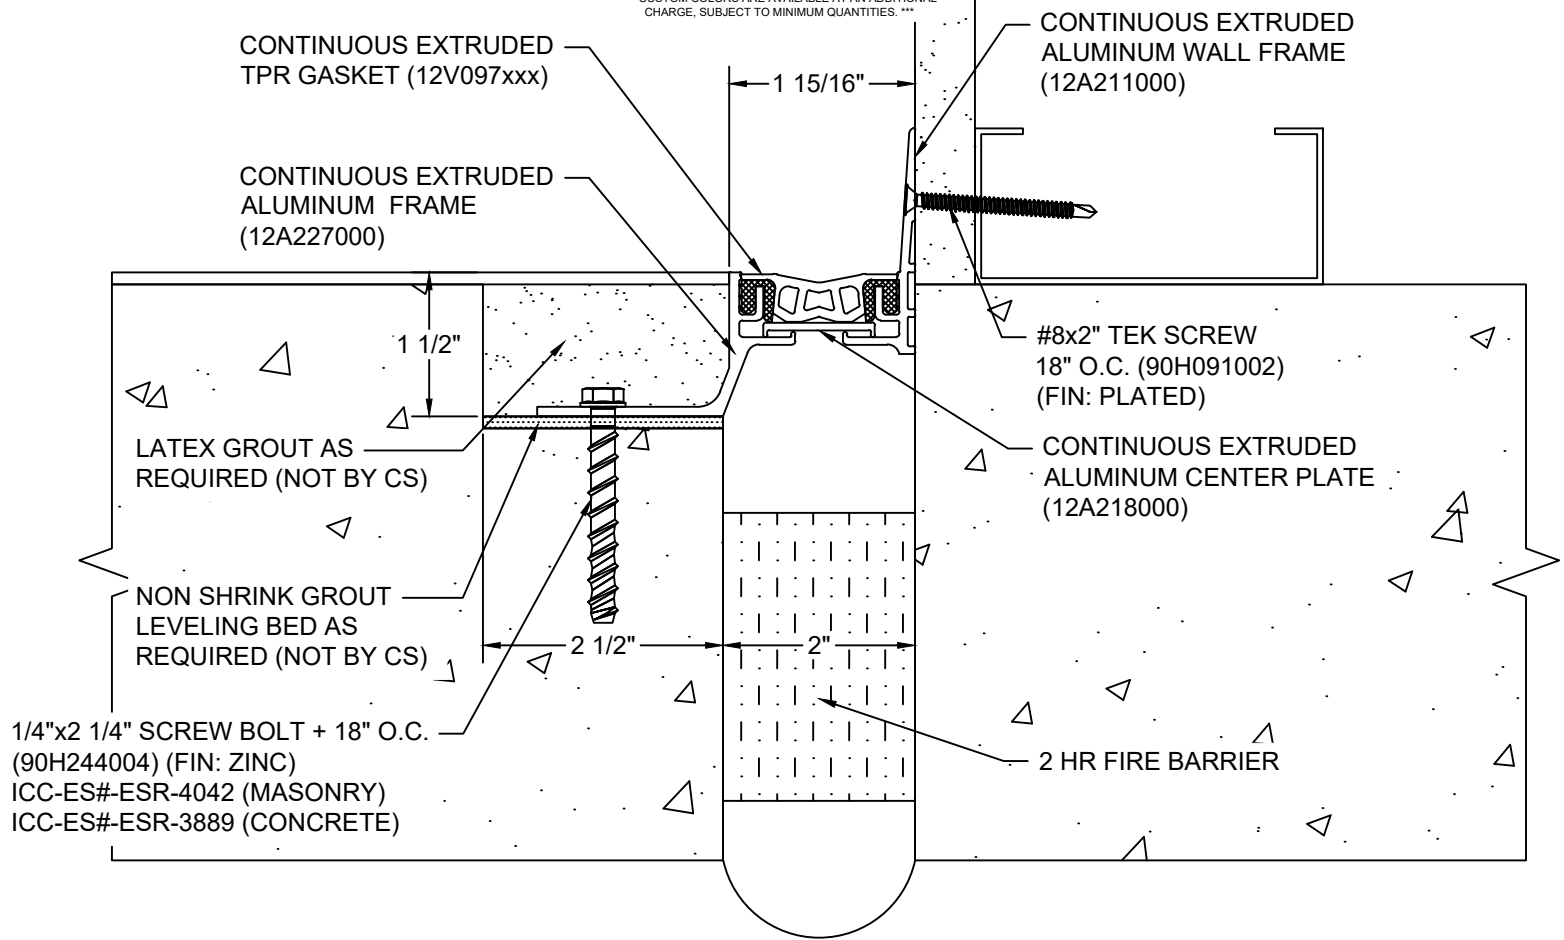

Model: GFTW-200X1.5 W/ FB

Construction Specialties® www.c-sgroup.com 6696 Route 405 Highway, Muncy, PA 17756 Phone: (800) 233-8493 / Fax: (570) 546-8022 895 Lakefront Promenade, Mississauga, Ontario L5E 2C2 Canada Phone: (888) 895-8955 / Fax: (905) 274-6241	© Copyright 2018 Construction Specialties, Inc.	PROJECT:	SCALE: NTS
		CUSTOMER:	DATE:
		LOCATION:	JOB NO.:
		DRAWN BY:	SHEET NO.: