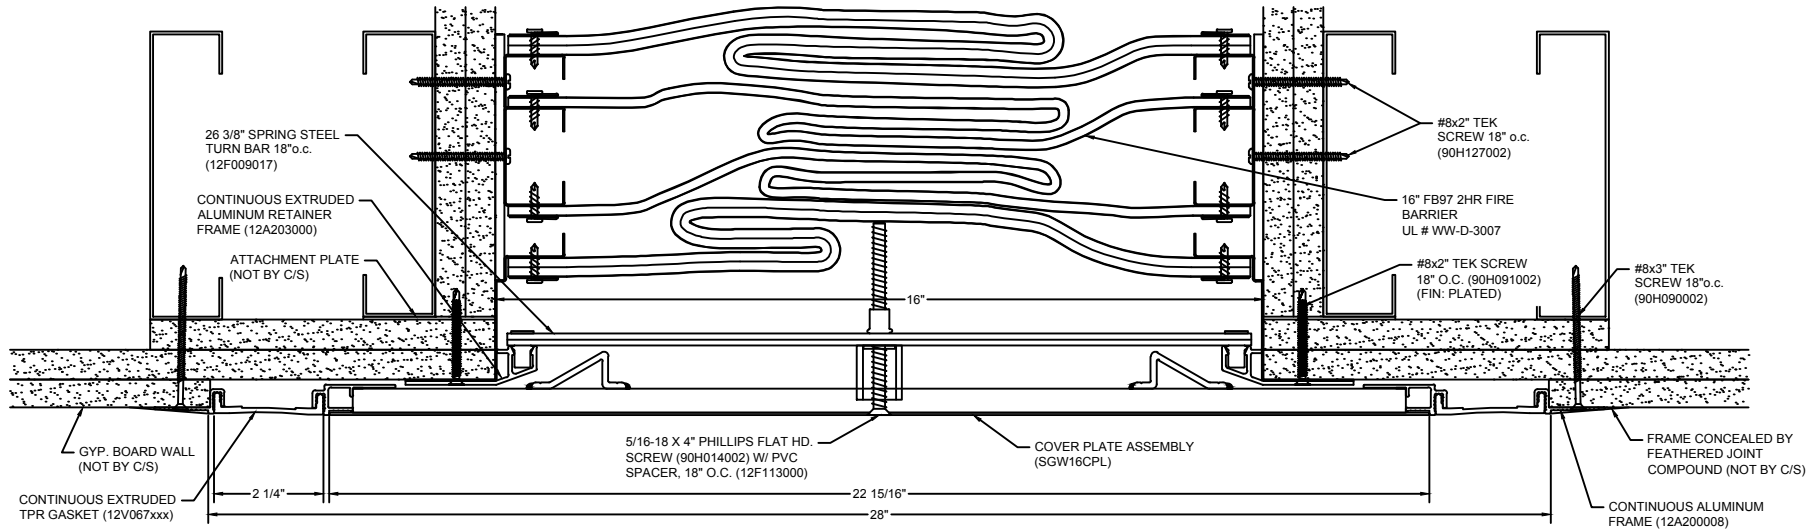

108 BLACK 232 WHITE **AVAILABLE COLORS:** 270 GREIGE 136 GRAY

*** CUSTOM COLORS ARE AVAILABLE AT AN ADDITIONAL CHARGE, SUBJECT TO MINIMUM QUANTITIES. ***

Model: SGW-1600 W/ FB

CS Construction Specialties
www.c-sgroup.com
 6696 Route 405 Highway, Muncy, PA 17756
 Phone: (800) 233-8493 / Fax: (570) 546-8022