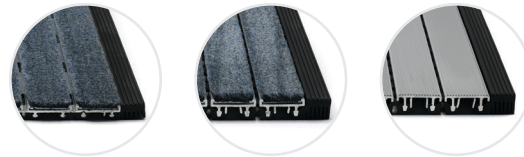

PediTred®

Product Details

MODEL	GRID DEPTH	PRODUCT WEIGHT	ROLLING LOAD	TREAD SPACING	MULTIPLE INSERT OPTIONS
G3	1/2" (12.7mm)	2.67 lb/sq ft	750 lb/wheel	1-1/2" (38.1mm) on center	Yes
G4	3/4" (19.1mm)	3.31 lb/sq ft	1000 lb/wheel	1-1/2" (38.1mm) on center	Yes
SA G7	3/4" (19.1mm)	3.39 lb/sq ft	1000 lb/wheel	1-1/2" (38.1mm) on center	Aluminum Serrated Tread only

Certifications/Testing

- Static Coefficient of Friction Test
- PediTred Radiant Flammability Test, also called Critical Radiant Flux Test
- PediTred Smoke Density Test
- LEED compliant
- PVC-free
- Indoor air quality pollutant control
- Low VOC Emissions Certificate – Intertek Clean Air Gold (CDPH 01350 v1.2)

Mounting & Frame Options

FRAME TYPE	G3	G4	SA G7
Recessed Tapered Angle	●	●	●
Recessed Level Base	●	●	●
Surface Mounted Tapered Aluminum	●		
Surface Mounted Carpet Transition	●		
Surface Mounted Threshold	●		

Model Options

PediTred G3

PediTred G4

PediTred SA G7

Rail/Frame Finish Options*

*PediTred SA G7 is ONLY available in Clear Anodized finish