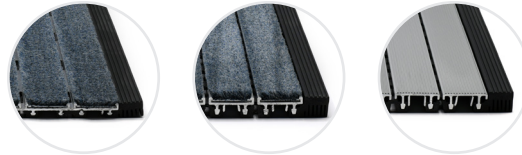

PediTred®

Product Details

MODEL	GRID DEPTH	PRODUCT WEIGHT	ROLLING LOAD	TREAD SPACING	MULTIPLE INSERT OPTIONS
G3	1/2" (12.7mm)	2.67 lb/sq ft	750 lb/wheel	1-1/2" (38.1mm) on center	Yes
G4	3/4" (19.1mm)	3.31 lb/sq ft	1000 lb/wheel	1-1/2" (38.1mm) on center	Yes
SA G7	3/4" (19.1mm)	3.39 lb/sq ft	1000 lb/wheel	1-1/2" (38.1mm) on center	Aluminum Serrated Tread only

Certifications/Testing

- Static Coefficient of Friction Test
- PediTred Radiant Flammability Test, also called Critical Radiant Flux Test
- PediTred Smoke Density Test
- PediTred CDPH 01350 v1.2 Test Certificate
- LEED compliant
- PVC-free
- Indoor air quality pollutant control

Mounting & Frame Options

FRAMETYPE	G3	G4	SA G7
Recessed Tapered Angle	●	●	●
Recessed Level Base	●	●	●
Surface Mounted Tapered Aluminum	●		
Surface Mounted Carpet Transition	●		
Surface Mounted Threshold	●		

Model Options

PediTred G3

PediTred G4

PediTred SA G7

Rail/Frame Finish Options*

*PediTred SA G7 is ONLY available in Clear Anodized finish