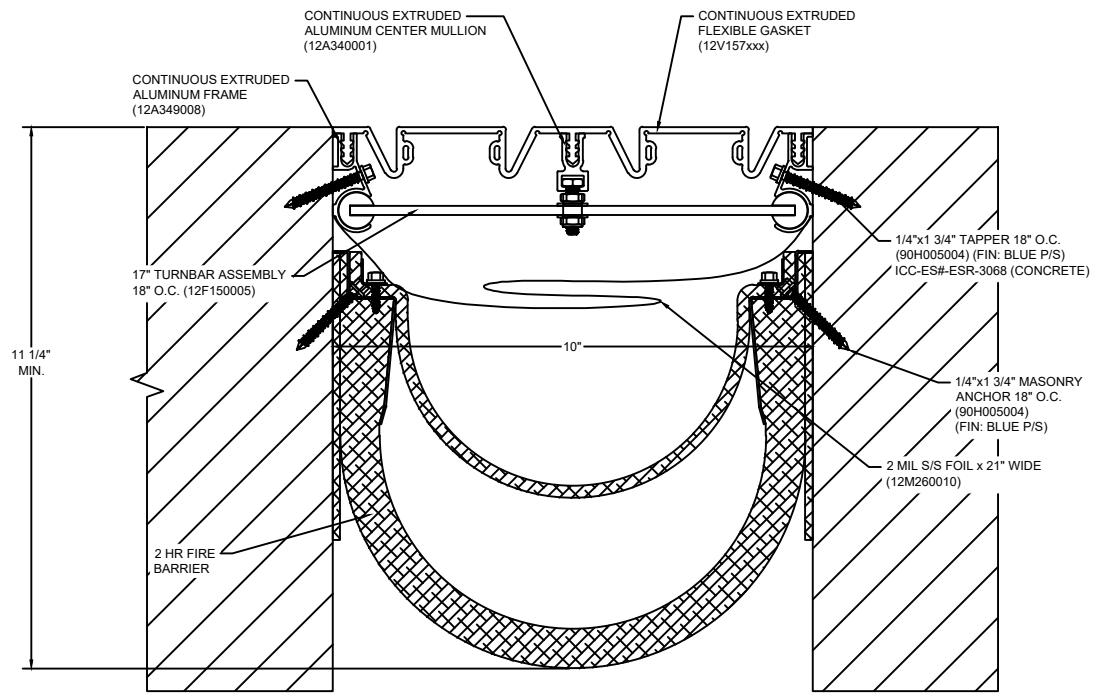

*** CUSTOM COLORS ARE AVAILABLE AT AN ADDITIONAL CHARGE, SUBJECT TO MINIMUM QUANTITIES. ***

Model: FWF-1000M W/ FB

Construction Specialties®

www.c-sgroup.com

6696 Route 405 Highway, Muncy, PA 17756
 Phone: (800) 233-8493 / Fax: (570) 546-8022