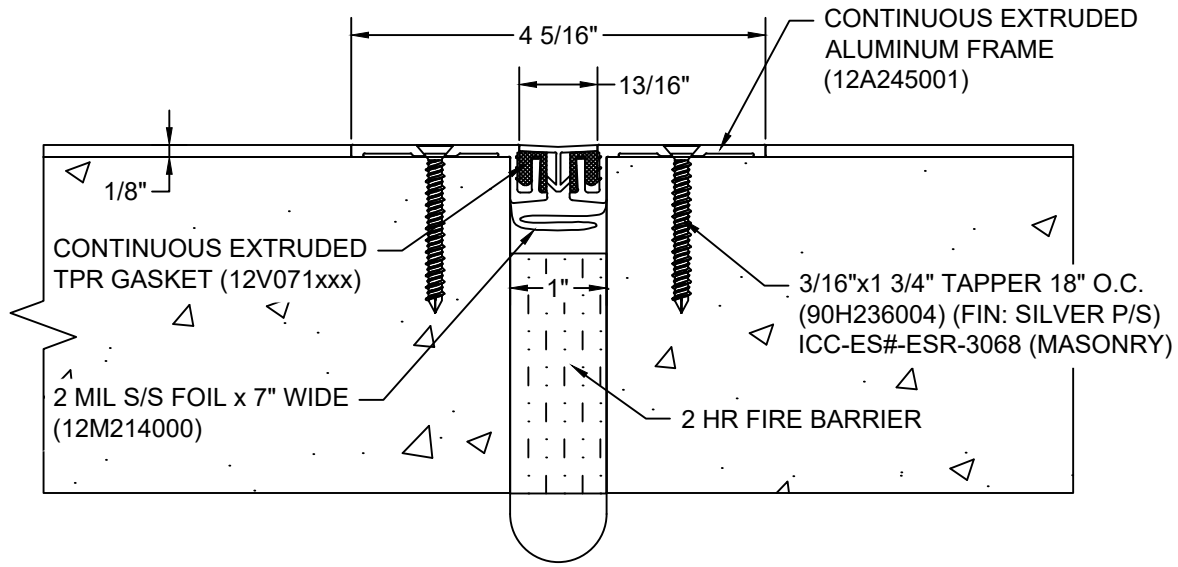

Model: GFST-100 W/ FB

CS **Construction Specialties®**
www.c-sgroup.com
6696 Route 405 Highway, Muncy, PA 17756
Phone: (800) 233-8493 / Fax: (570) 546-8022
895 Lakefront Promenade, Mississauga, Ontario L5E 2C2 Canada
Phone: (888) 895-8955 / Fax: (905) 274-6241

© Copyright 2018 Construction Specialties, Inc.

PROJECT:	SCALE: NTS
CUSTOMER:	DATE:
LOCATION:	JOB NO.:
DRAWN BY:	SHEET NO.: