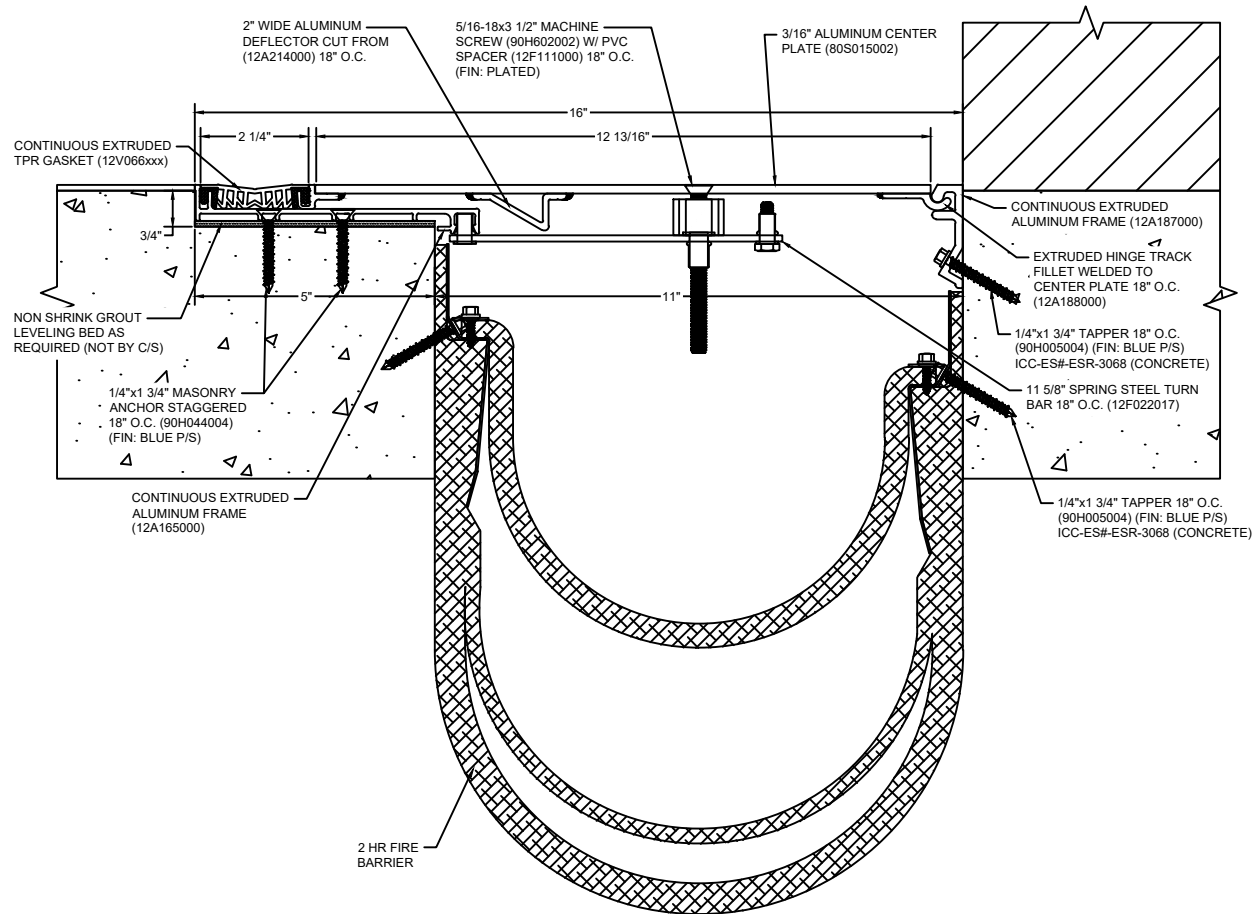

Model: SGPW-1000 W/ FB

CS Construction Specialties®
www.c-sgroup.com
6696 Route 405 Highway, Muncy, PA 17756
Phone: (800) 233-8493 / Fax: (570) 546-8022
895 Lakefront Promenade, Mississauga, Ontario L5E 2C2 Canada
Phone: (888) 895-8955 / Fax: (905) 274-6241

© Copyright 2018 Construction Specialties, Inc.

PROJECT:	SCALE: NTS
CUSTOMER:	DATE:
LOCATION:	JOB NO.:
DRAWN BY:	SHEET NO.: