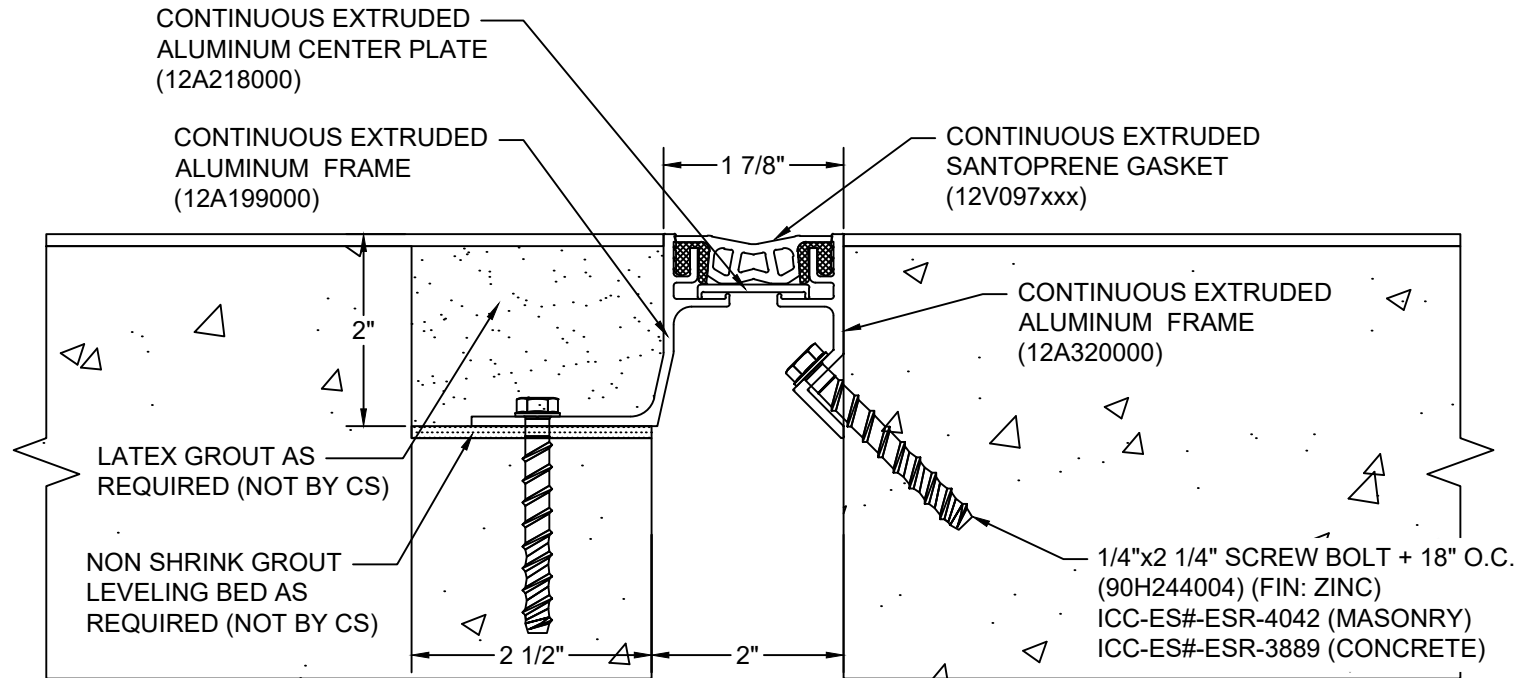

Model: GFT-200X2M

Construction Specialties
www.c-sgroup.com
6696 Route 405 Highway, Muncy, PA 17756
Phone: (800) 233-8493 / Fax: (570) 546-8022

895 Lakefront Promenade, Mississauga, Ontario L5E 2C2 Canada
Phone: (888) 895-8955 / Fax: (905) 274-6241

© Copyright 2016 Construction Specialties, Inc.

PROJECT:	SCALE: NTS
CUSTOMER:	DATE:
LOCATION:	JOB NO.:
DRAWN BY:	SHEET NO.: