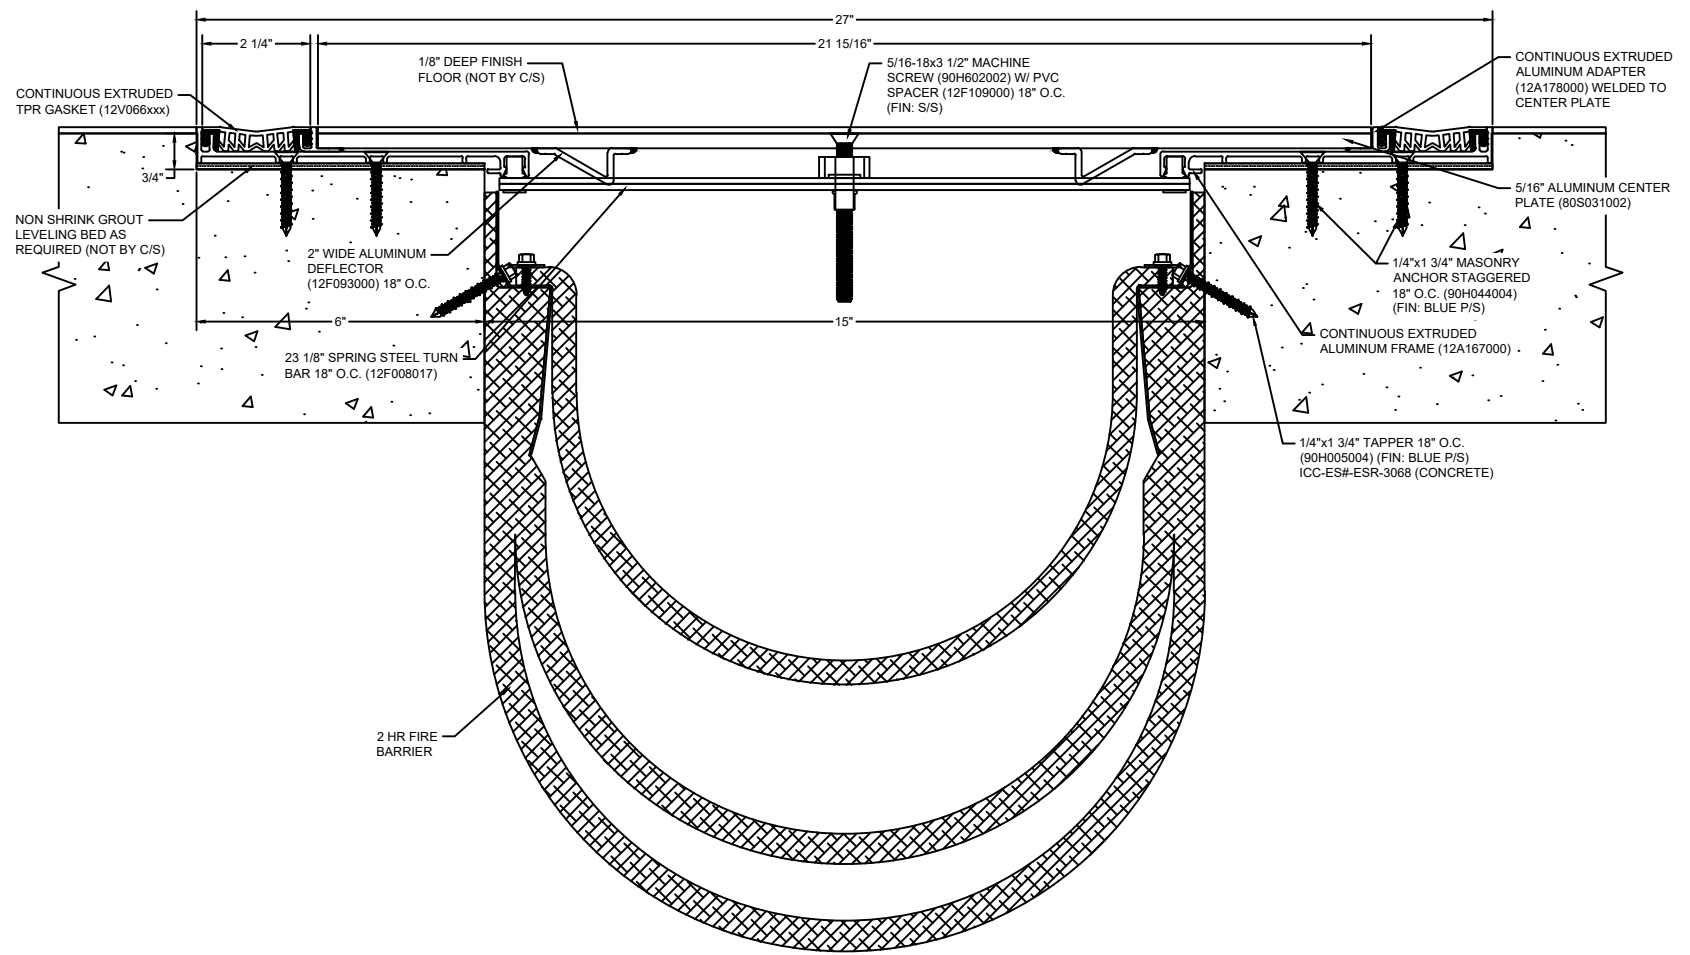

Model: SGR-1500 W/ FB

Construction Specialties®

www.c-sgroup.com

6696 Route 405 Highway, Muncy, PA 17756
Phone: (800) 233-8493 / Fax: (570) 546-8022

895 Lakefront Promenade, Mississauga, Ontario L5E 2C2 Canada
Phone: (888) 895-8955 / Fax: (905) 274-6241

© Copyright 2018 Construction Specialties, Inc.

PROJECT:	SCALE: NTS
CUSTOMER:	DATE:
LOCATION:	JOB NO.:
DRAWN BY:	SHEET NO.: