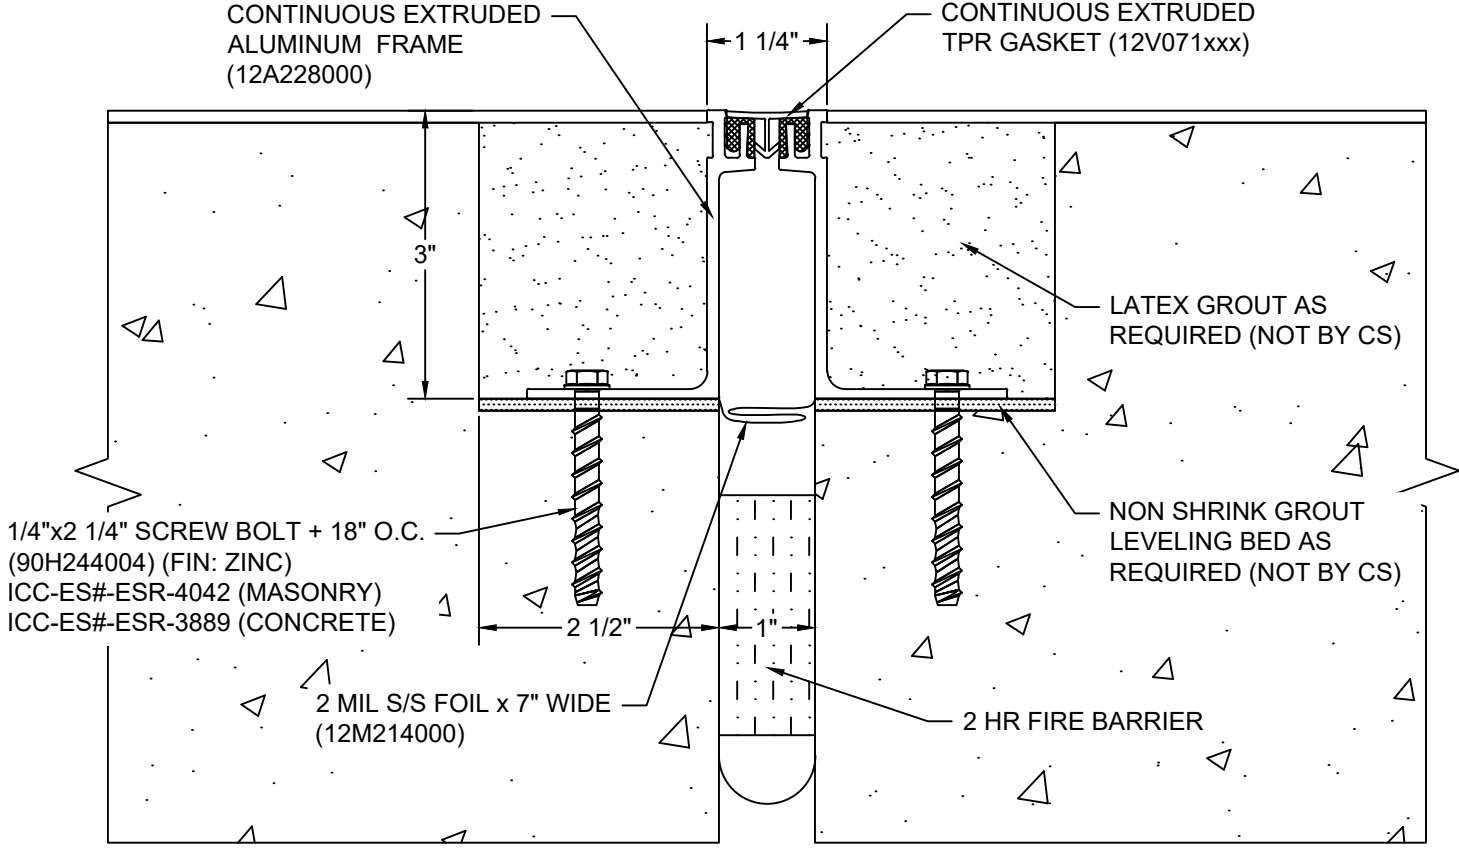

Model: GFT-100X3 W/ FB

CS Construction Specialties®
www.csgroup.com
6696 Route 405 Highway, Muncy, PA 17756
Phone: (800) 233-8493 / Fax: (570) 546-8022
895 Lakefront Promenade, Mississauga, Ontario L5E 2C2 Canada
Phone: (888) 895-8955 / Fax: (905) 274-6241

© Copyright 2018 Construction Specialties, Inc.

PROJECT:	SCALE: NTS
CUSTOMER:	DATE:
LOCATION:	JOB NO.:
DRAWN BY:	SHEET NO.: