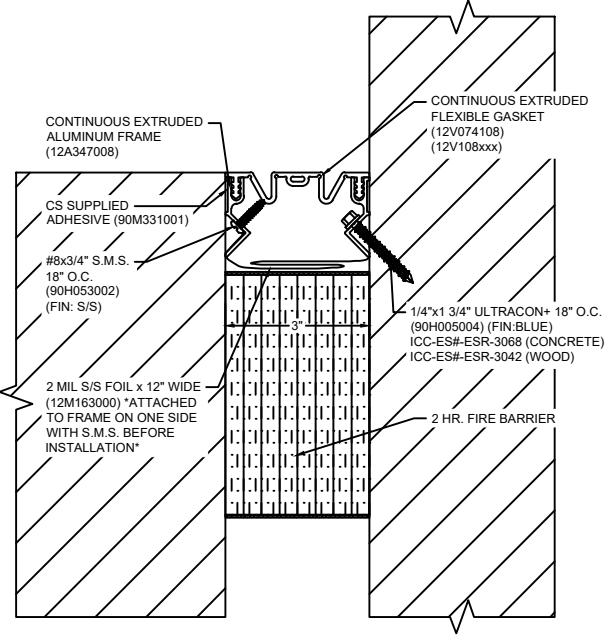

Model: FWFC-300M W/ FB

Construction Specialties® www.c-sgroup.com 6696 Route 405 Highway, Muncy, PA 17756 Phone: (800) 233-8493 / Fax: (570) 546-8022 895 Lakefront Promenade, Mississauga, Ontario L5E 2C2 Canada Phone: (888) 895-8955 / Fax: (905) 274-6241	© Copyright 2018 Construction Specialties, Inc.	PROJECT:	SCALE: NTS
		CUSTOMER:	DATE:
		LOCATION:	JOB NO.:
		DRAWN BY:	SHEET NO.: