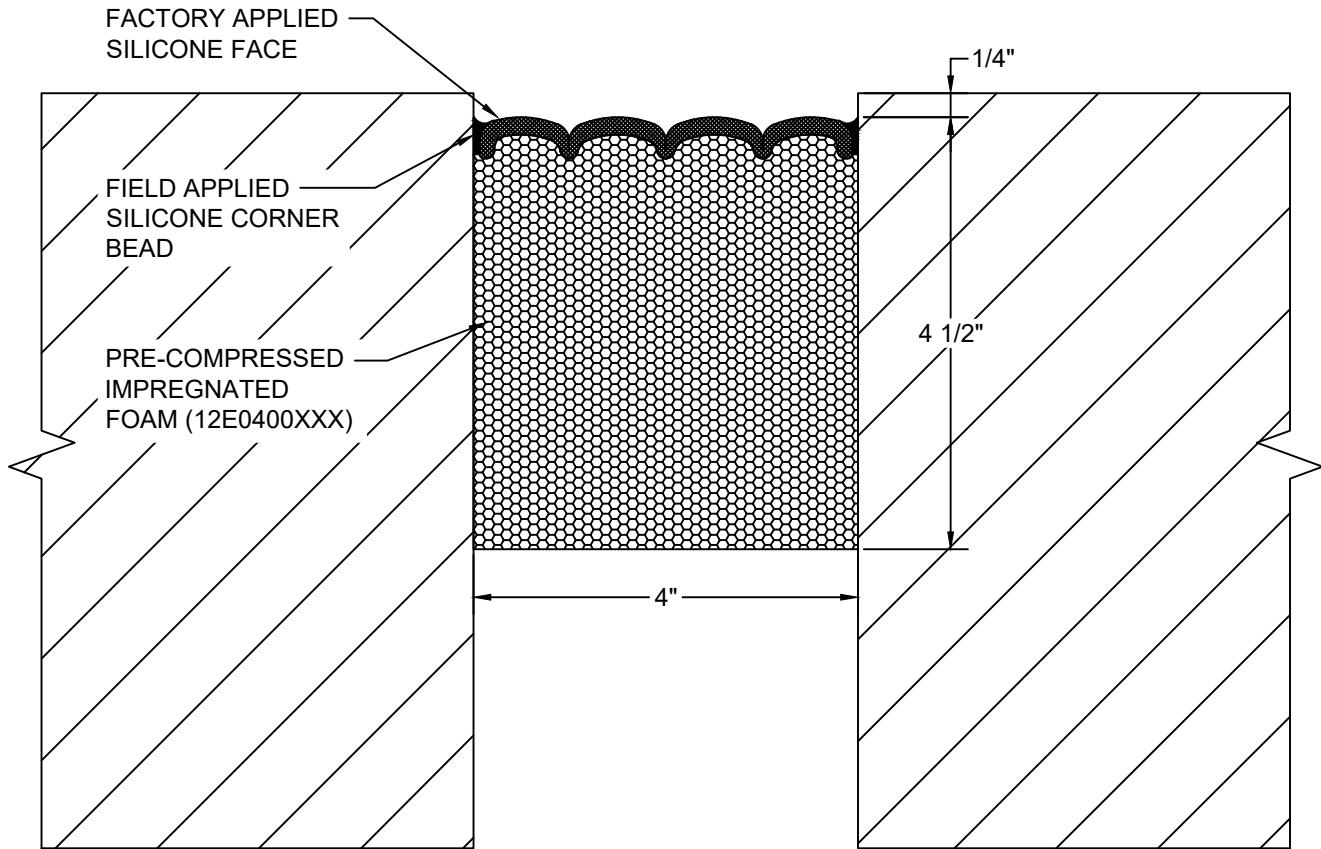

AVAILABLE COLORS:

*** COLORS SHOWN ARE A CLOSE APPROXIMATION OF SILICONE COLORS. THE MOST ACCURATE COLOR WILL BE FOUND VIEWING ACTUAL SILICONE SAMPLES. ***

Model: VF-400

Construction Specialties®
www.c-sgroup.com
 6696 Route 405 Highway, Muncy, PA 17756
 Phone: (800) 233-8493 / Fax: (570) 546-8022
 895 Lakefront Promenade, Mississauga, Ontario L5E 2C2 Canada
 Phone: (888) 895-8955 / Fax: (905) 274-6241