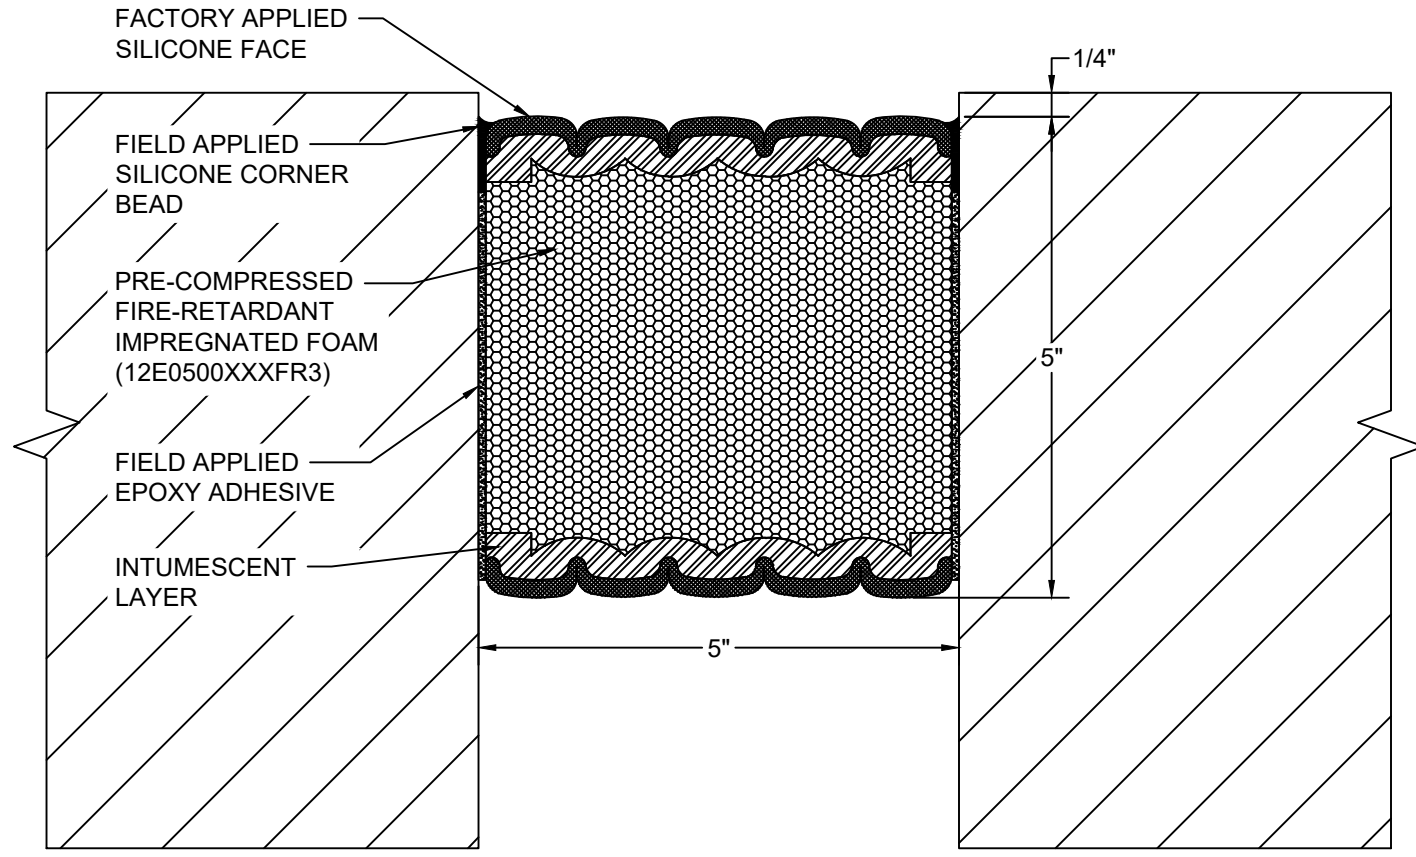

AVAILABLE COLORS:

*** COLORS SHOWN ARE A CLOSE APPROXIMATION OF SILICONE COLORS. THE MOST ACCURATE COLOR WILL BE FOUND VIEWING ACTUAL SILICONE SAMPLES. ***

Model: 3VFR-500

Construction Specialties®
www.c-sgroup.com
 6696 Route 405 Highway, Muncy, PA 17756
 Phone: (800) 233-8493 / Fax: (570) 546-8022
 895 Lakefront Promenade, Mississauga, Ontario L5E 2C2 Canada
 Phone: (888) 895-8955 / Fax: (905) 274-6241