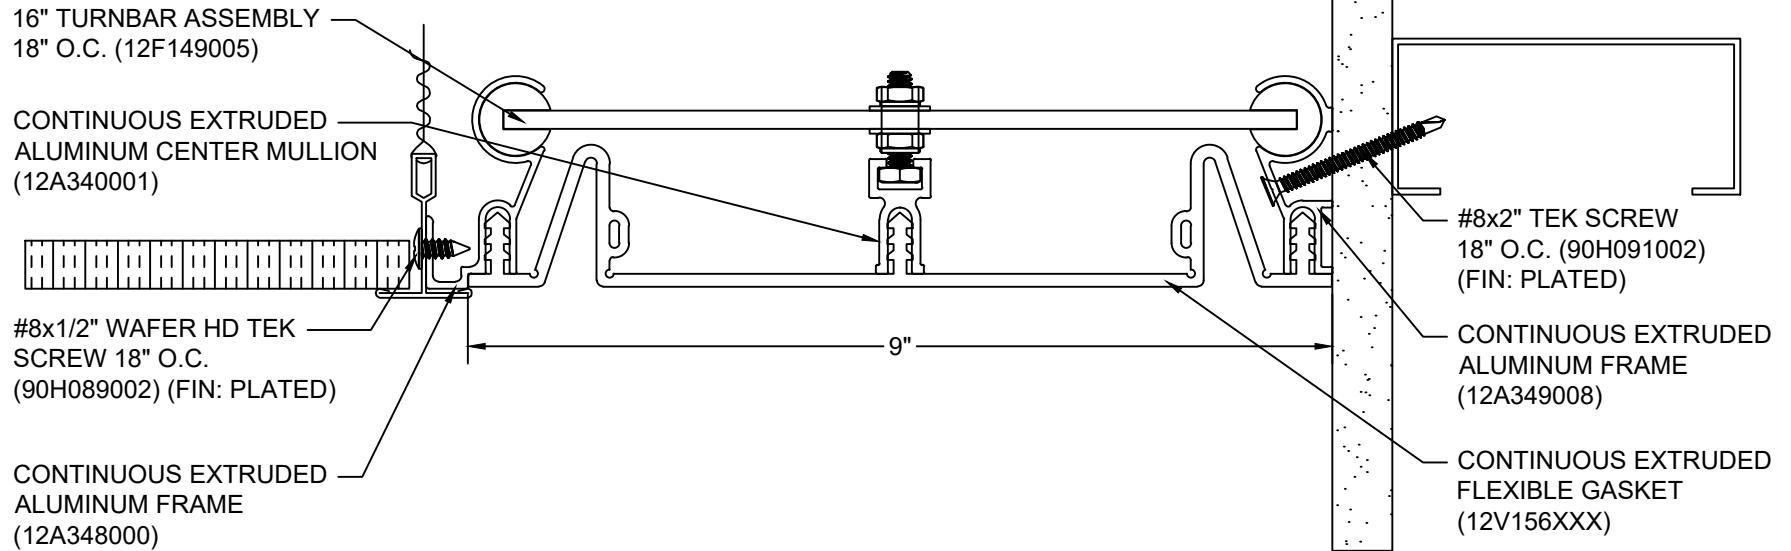

AVAILABLE COLORS:

108 BLACK	270 GREIGE
136 GRAY	232 WHITE

CUSTOM COLORS ARE AVAILABLE AT AN ADDITIONAL CHARGE, SUBJECT TO MINIMUM QUANTITIES.

Model: FCFC-900

 **Construction Specialties**
www.c-sgroup.com

PROJECT:	SCALE: 1:2
CUSTOMER:	DATE:
LOCATION:	JOB NO.:
DRAWN BY:	SHEET NO.: