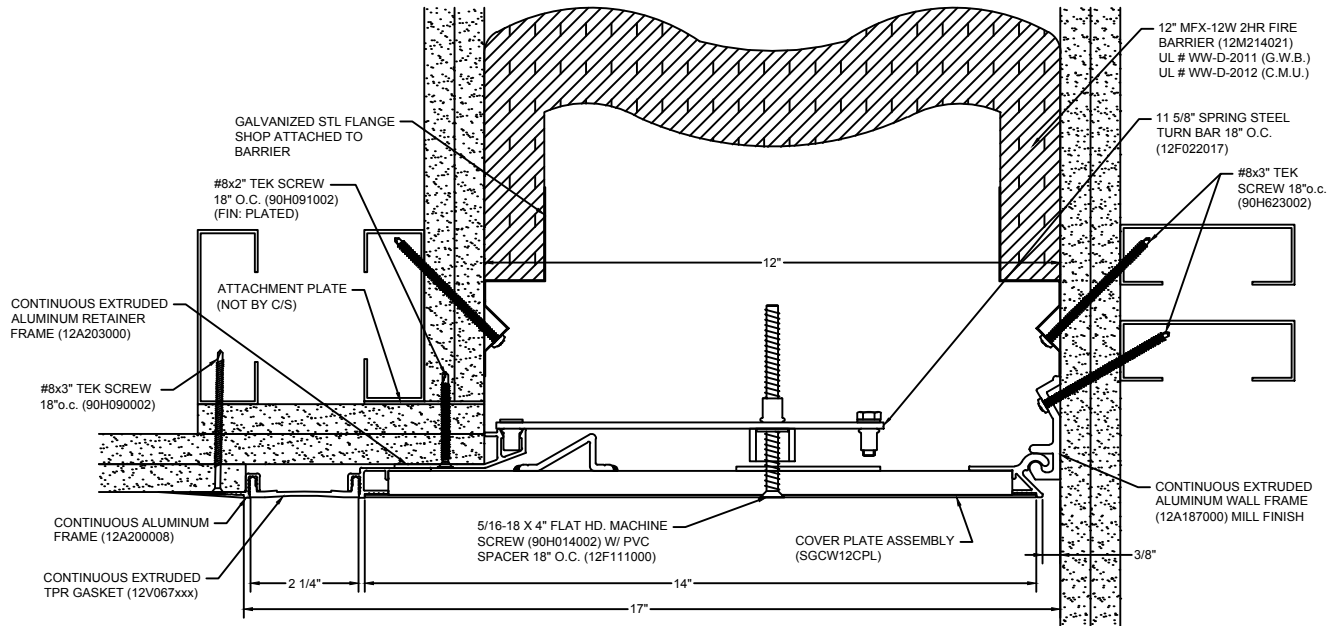

108 BLACK

232 WHITE

AVAILABLE COLORS:

270 GREIGE

136 GRAY

Model: SGWC-1200 W/ FB

Construction Specialties

www.c-sgroup.com

6696 Route 405 Highway, Muncy, PA 17756
Phone: (800) 233-8493 / Fax: (570) 546-8022

895 Lakefront Promenade, Mississauga, Ontario L5E 2C2 Canada
Phone: (888) 895-8955 / Fax: (905) 274-6241

© Copyright 2016 Construction Specialties, Inc.

PROJECT:	SCALE: NTS
CUSTOMER:	DATE:
LOCATION:	JOB NO.:
DRAWN BY:	SHEET NO.: