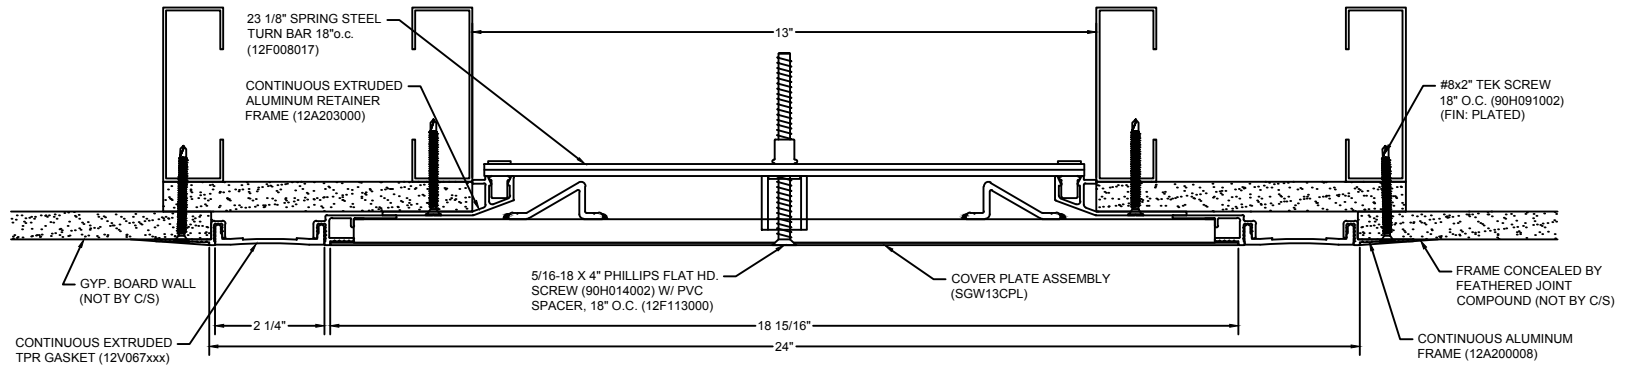

108 BLACK

232 WHITE

AVAILABLE COLORS:

270 GREIGE

136 GRAY

Model: SGW-1300

Construction Specialties

www.c-sgroup.com

6696 Route 405 Highway, Muncy, PA 17756
Phone: (800) 233-8493 / Fax: (570) 546-8022

895 Lakefront Promenade, Mississauga, Ontario L5E 2C2 Canada
Phone: (888) 895-8955 / Fax: (905) 274-6241

© Copyright 2016 Construction Specialties, Inc.

PROJECT:	SCALE: NTS
CUSTOMER:	DATE:
LOCATION:	JOB NO.:
DRAWN BY:	SHEET NO.: