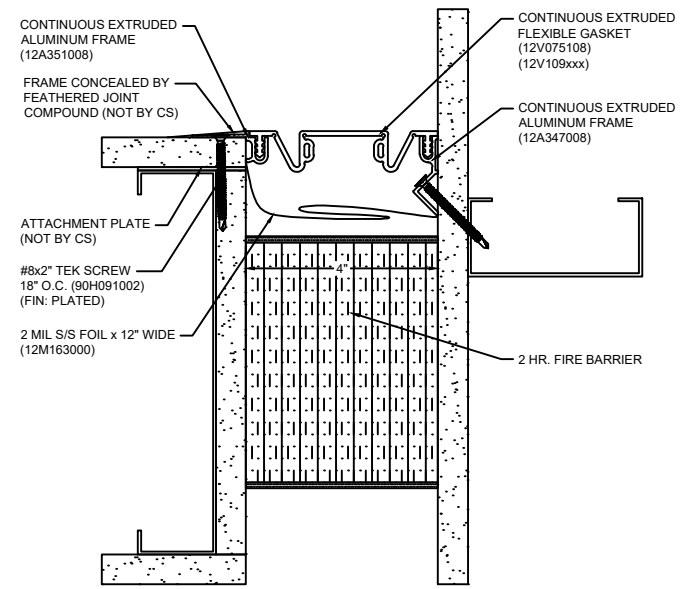

Model: FWFC-400 W/ FB

Construction Specialties® www.c-sgroup.com 6696 Route 405 Highway, Muncy, PA 17756 Phone: (800) 233-8493 / Fax: (570) 546-8022 895 Lakefront Promenade, Mississauga, Ontario L5E 2C2 Canada Phone: (888) 895-8955 / Fax: (905) 274-6241	© Copyright 2018 Construction Specialties, Inc.	PROJECT:	SCALE: NTS
		CUSTOMER:	DATE:
		LOCATION:	JOB NO.:
		DRAWN BY:	SHEET NO.: