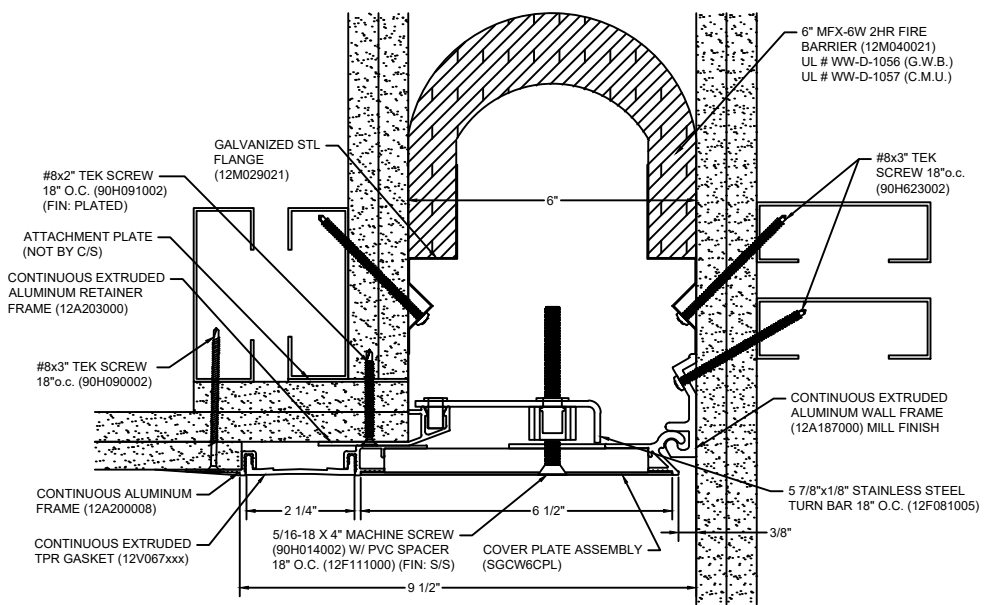

Model: SGWC-600 W/ FB

Construction Specialties
www.c-sgroup.com
6696 Route 405 Highway, Muncy, PA 17756
Phone: (800) 233-8493 / Fax: (570) 546-8022
895 Lakefront Promenade, Mississauga, Ontario L5E 2C2 Canada
Phone: (888) 895-8955 / Fax: (905) 274-6241

© Copyright 2016 Construction Specialties, Inc.

PROJECT:	SCALE: NTS
CUSTOMER:	DATE:
LOCATION:	JOB NO.:
DRAWN BY:	SHEET NO.: